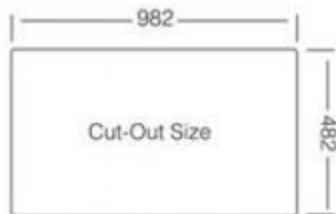

Out Set

Dimensions:(mm)
1200 x 600

Seri No:	Wave 1200 600 20
Siphons:	S-805 S-805 P
Bowl Depth	190/190 mm
Thickness	0,80 mm
Cut-Out Size	
Min.Cabinet Size	800 mm
Finished	Polished / Linen