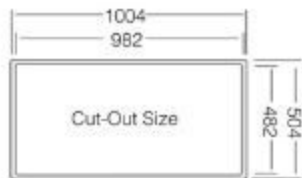

Flush mount

Dimensions:(mm)
1004 x 504

Seri No:	HS 1000 500
Siphons:	S-905 S-905 P S-205
Bowl Depth	190 mm
Thickness	0,80 mm
Cut-Out Size	982 mm – 482 mm
Min.Cabinet Size	600 mm
Finished	Polished / Linen