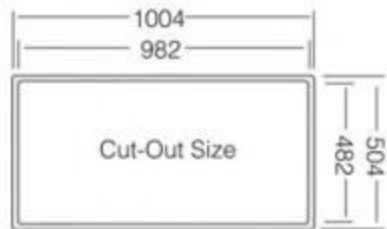

Flush mount

Dimensions:(mm)
1004 x 504

Seri No:	HS 1000 500 15
Siphons:	S-805 S-805 P
Bowl Depth	190/140 mm
Thickness	0,80 mm
Cut-Out Size	982 mm – 482 mm
Min.Cabinet Size	600 mm
Finished	Polished / Linen