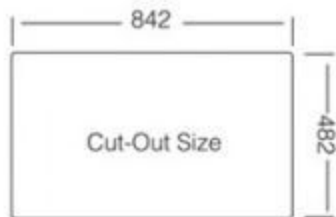

Inset Slim-Top

Dimensions:(mm)
864 x 504

Seri No:	LN 860 500
Siphons:	S-905 S-905 P S-205
Bowl Depth	190 mm
Thickness	0,80 mm
Cut-Out Size	842 mm - 482 mm
Min.Cabinet Size	500 mm
Finished	Polished / Linen