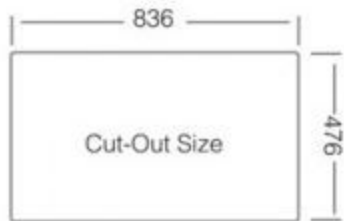

Inset

Dimensions:(mm)
860 x 500

Seri No:	MA 860 500
Siphons:	S-905 L S-905 LP
Bowl Depth	190 mm
Thickness	1 mm
Cut-Out Size	836 mm – 476 mm
Min.Cabinet Size	450 mm
Finished	Polished