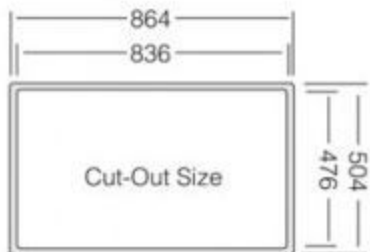

Flush mount

Dimensions:(mm)
864 x 504

Seri No:	MA 860 500
Siphons:	S-905 L S-905 LP
Bowl Depth	190 mm
Thickness	1 mm
Cut-Out Size	864 mm - 504 mm
Min.Cabinet Size	450 mm
Finished	Polished