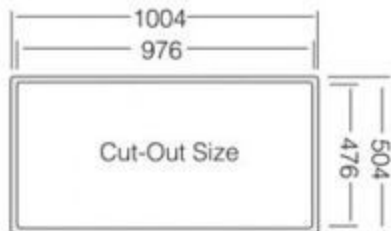

Flush mount

Dimensions:(mm)
1004 x 504

Seri No:	MA 1000 500 15
Siphons:	S-805 L S-805 LP
Bowl Depth	190/140 mm
Thickness	1 mm
Cut-Out Size	1004 mm - 504 mm
Min.Cabinet Size	600 mm
Finished	Polished