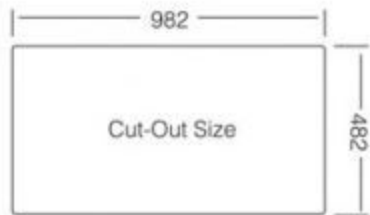

Inset

Dimensions:(mm)
1000 x 500

Seri No:

PL 1000 500 15

Siphons:

S-805
S-805 P

Bowl Depth

190/130 mm

Thickness

0,80 mm

Cut-Out Size

982 mm - 482 mm

Min.Cabinet Size

600 mm

Finished

Polished / Linen