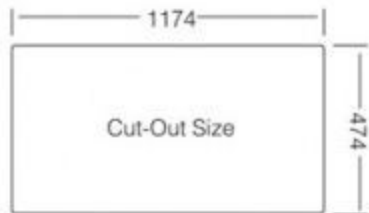

Inset

Dimensions:(mm)
1200 x 500

Seri No:	PL 1200 500 18
Siphons:	S-805 S-805 P
Bowl Depth	190/190 mm
Thickness	0,80 mm
Cut-Out Size	1174 mm - 474 mm
Min.Cabinet Size	800 mm
Finished	Polished / Linen