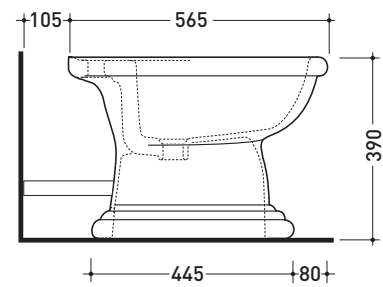

design **FLAMINIA DESIGN TEAM**

1987

3015

Single-hole bidet

•WITH OVERFLOW •ARRANGED FOR THREE HOLES TAP

Complements: **Line taps bidet: EVERGREEN**
Line accessories: EVERGREEN

Technical accessories: **Short chrome siphon for bidet (SIFB/CR)**
Stop & Go drain (PLSG)
Ceramic Stop & Go drain (PLCE)
Floor fixing kit (9001)

Package dim. | Weight **21,5 kg** | Pz. Pallet n° **18**

CE UNI EN 14528 - CL20 Dop-No14528

vista zenitale / zenital view

vista laterale / lateral view

sezione longitudinale / section

vista retro / back view

sizes in mm

Please consider a 2% tolerance on indicated measurements

CERAMIC: glossy finish

matt finish

white

black

milky white