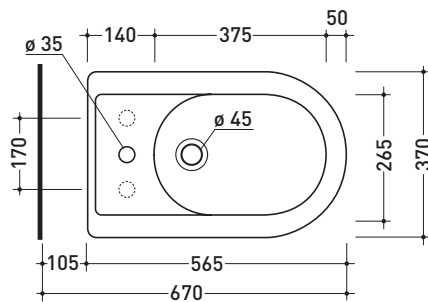

design **FLAMINIA DESIGN TEAM**

1987

3015

Single-hole bidet

•WITH OVERFLOW •ARRANGED FOR THREE HOLES TAP

Complements: **Line taps bidet: EVERGREEN**
Line accessories: EVERGREEN

Technical accessories: **Short chrome siphon for bidet (SIFB/CR)**
Stop & Go drain (PLSG)
Ceramic Stop & Go drain (PLCE)
Floor fixing kit (9001)

Package dim. | Weight **21,5 kg** | Pz. Pallet n° **18**

CE UNI EN 14528 - CL20 Dop-No14528

vista zenitale / zenital view

vista laterale / lateral view

sezione longitudinale / section

vista retro / back view

sizes in mm

Please consider a 2% tolerance on indicated measurements

CERAMIC: glossy finish

matt finish

white

black

milky white