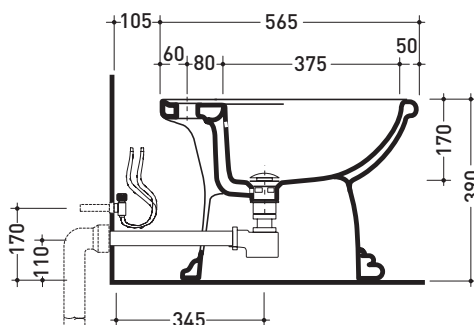

Package dim. | Weight **21,5 kg** | Pz. Pallet n° **18**

CE UNI EN 14528 - CL20 Dop-No14528

vista zenitale / zenital view

vista laterale / lateral view

sezione longitudinale / section

vista retro / back view

sizes in mm

Please consider a 2% tolerance on indicated measurements

CERAMIC: glossy finish

matt finish

white

black

milky white