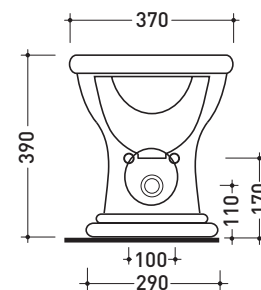

design **FLAMINIA DESIGN TEAM**

1987

3015

Single-hole bidet

•WITH OVERFLOW •ARRANGED FOR THREE HOLES TAP

Complements: **Line taps bidet: EVERGREEN**
Line accessories: EVERGREEN

Technical accessories: **Short chrome siphon for bidet (SIFB/CR)**
Stop & Go drain (PLSG)
Ceramic Stop & Go drain (PLCE)
Floor fixing kit (9001)

Package dim. | Weight **21,5 kg** | Pz. Pallet n° **18**

CE UNI EN 14528 - CL20 Dop-No14528

vista zenitale / zenital view

vista laterale / lateral view

sezione longitudinale / section

vista retro / back view

sizes in mm

Please consider a 2% tolerance on indicated measurements

CERAMIC: glossy finish

matt finish

white

black

milky white