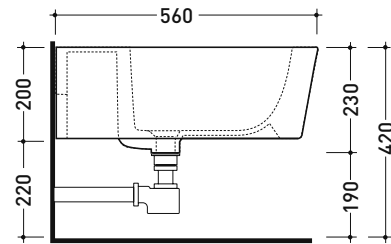

5051/B

Wall hung single-hole bidet

• WITH OVERFLOW • WITHOUT HOLE/3 TAP HOLE ON DEMAND

Complements: **Line taps bidet:** ONE - NOKÈ - SI - FOLD - X1
Line accessories: TWO - HOOP - NOKÈ - FOLD

Technical accessories: **Universal fixing bracket for wall hung wc/bidet (41/P)**
Short chrome siphon for bidet (SIFB/CR)
Stop & Go drain (PLSG)
Stop&Go CERAMIC drain (PLCE)
Two piece set chrome tap filters (RF026)

Package dim. 58 x 36,5 x 36 cm | Weight 19,5 kg | Pz. Pallet n° 15

UNI EN 14528 - CL20 Dop-No14528

vista zenitale / zenital view

vista laterale / lateral view

sezione longitudinale / section

vista retro / back view

sizes in mm

Please consider a 2% tolerance on indicated measurements

CERAMIC: glossy finish

matt finish

METAL

SILVER