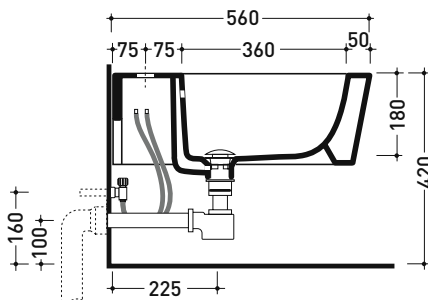

5051/B

Wall hung single-hole bidet

• WITH OVERFLOW • WITHOUT HOLE/3 TAP HOLE ON DEMAND

Complements: **Line taps bidet:** ONE - NOKÈ - SI - FOLD - X1
Line accessories: TWO - HOOP - NOKÈ - FOLD

Technical accessories: **Universal fixing bracket for wall hung wc/bidet (41/P)**
Short chrome siphon for bidet (SIFB/CR)
Stop & Go drain (PLSG)
Stop&Go CERAMIC drain (PLCE)
Two piece set chrome tap filters (RF026)

Package dim. 58 x 36,5 x 36 cm | Weight 19,5 kg | Pz. Pallet n° 15

UNI EN 14528 - CL20 Dop-No14528

vista zenitale / zenital view

vista laterale / lateral view

sezione longitudinale / section

vista retro / back view

sizes in mm

Please consider a 2% tolerance on indicated measurements

CERAMIC: glossy finish

matt finish

METAL

SILVER