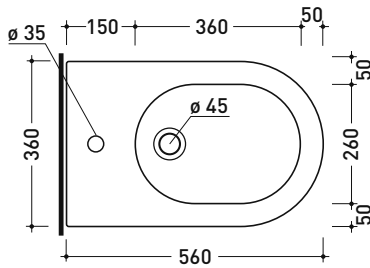

5051/B

Wall hung single-hole bidet

• WITH OVERFLOW • WITHOUT HOLE/3 TAP HOLE ON DEMAND

Complements: **Line taps bidet:** ONE - NOKÈ - SI - FOLD - X1
Line accessories: TWO - HOOP - NOKÈ - FOLD

Technical accessories: **Universal fixing bracket for wall hung wc/bidet (41/P)**
Short chrome siphon for bidet (SIFB/CR)
Stop & Go drain (PLSG)
Stop&Go CERAMIC drain (PLCE)
Two piece set chrome tap filters (RF026)

Package dim. 58 x 36,5 x 36 cm | Weight 19,5 kg | Pz. Pallet n° 15

UNI EN 14528 - CL20 Dop-No14528

vista zenitale / zenital view

vista laterale / lateral view

sezione longitudinale / section

vista retro / back view

sizes in mm

Please consider a 2% tolerance on indicated measurements

CERAMIC: glossy finish

matt finish

METAL

SILVER