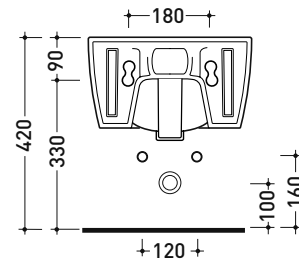

Package dim. 58 x 36,5 x 36 cm | Weight 19,5 kg | Pz. Pallet n° 15

UNI EN 14528 - CL20 Dop-No14528

vista zenitale / zenital view

vista laterale / lateral view

sezione longitudinale / section

vista retro / back view

sizes in mm

Please consider a 2% tolerance on indicated measurements

CERAMIC: glossy finish

matt finish

METAL

SILVER