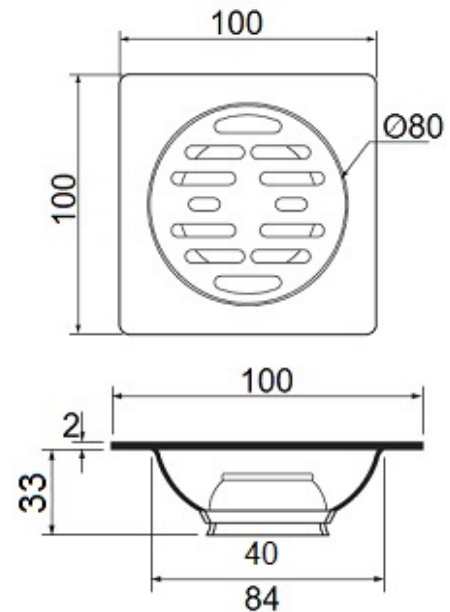

FLOOR/SHOWER DRAIN WITH VERTICAL OUTLET 100X100 SS

AQD-206A-SS

Specifications

Brand	AQUADRAIN
Range	AQUADRAIN
Product code	AQD-206A-SS
Finish/Colour	BRUSHED STAINLESS ST
Product type	FLOOR DRAIN
Material	STAINLESS STEEL
Connection Size	Ø40MM

Technical Information

ANTI-ODOUR FLOOR/SHOWER DRAIN
LOCKABLE/REMOVABLE GRATED DRAIN & COVER
STAINLESS STEEL GRADE 304
VERTICAL OUTLET DIA. 40 MM
20L/MINUTE CAPACITY
W X D: 100 X 100

Drawing

Box contents: FLOOR/SHOWER DRAIN