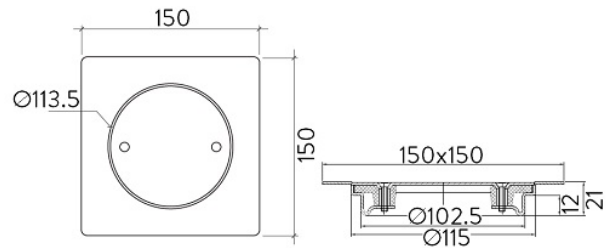

TECHNICAL DATA SHEET

BRAND: AQUAZONE

CLEAN OUT FLOOR DRAIN 150X150 PS

PRODUCT DATA

Range	: AQUADRAIN
Product code	: AQD-615COP-SS
Finish/Colour	: POLISHED STEEL
Product type	: FLOOR DRAIN
Material	: STAINLESS STEEL
Connection Size	: 100MM OUTLET

TECHNICAL INFORMATION

CLEAN OUT FLOOR DRAIN
WITH REMOVABLE COVER AND
SECURING SCREWS
STAINLESS STEEL GRADE 304

SCOPE OF DELIVERY

CLEAN OUT FLOOR DRAIN