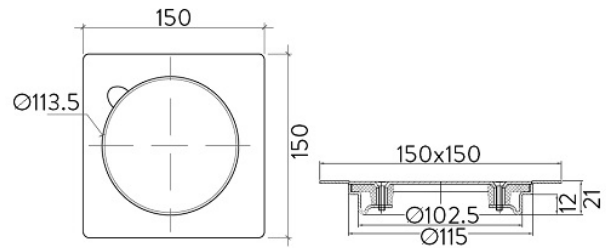

TECHNICAL DATA SHEET

BRAND: AQUAZONE

FLOOR DRAIN WITH VERTICAL OUTLET 150X150 PS

PRODUCT DATA

Range	: AQUADRAIN
Product code	: AQD-615P-SS
Finish/Colour	: POLISHED STAINLESS STEEL
Product type	: FLOOR DRAIN
Material	: STAINLESS STEEL
Connection Size	: OUTLET 110MM

TECHNICAL INFORMATION

STAINLESS STEEL FLOOR DRAIN WITH COVER
WITH LAY ON COVER PLATE
AND REMOVABLE GRATE
STAINLESS STEEL GRADE 304

SCOPE OF DELIVERY

FLOOR DRAIN