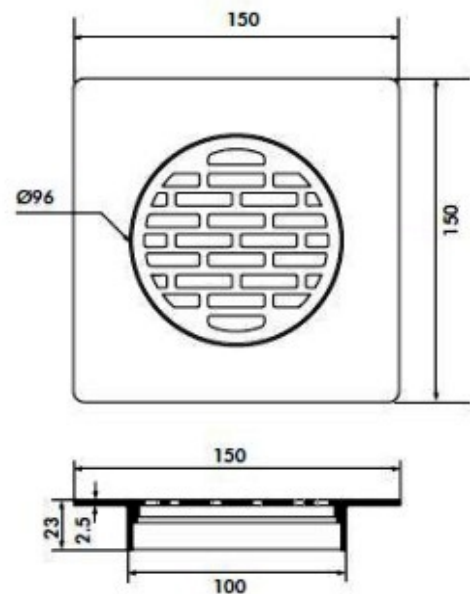

FLOOR/SHOWER DRAIN WITH VERTICAL OUTLET 150X150 CP

AQD-D61004-15X15-CP

Specifications

Brand	AQUADRAIN
Range	AQUADRAIN
Product code	AQD-D61004-15X15-CP
Finish/Colour	CHROME
Product type	FLOOR DRAIN
Material	BRASS OTHER
Connection Size	Ø100MM

Technical Information

FLOOR DRAIN
100MM DIA.
WITH VERTICAL OUTLET
LOCKABLE/REMOVABLE GRATED DRAIN COVER
W X D: 150 X 150

Drawing

Box contents: FLOOR DRAIN