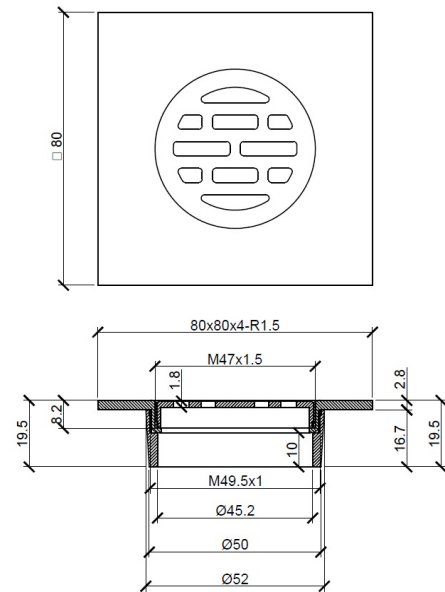

FLOOR/SHOWER DRAIN WITH VERTICAL OUTLET 80X80 CP

AQD-DL0053-8X8-CP

Specifications

Brand	AQUADRAIN
Range	AQUADRAIN
Product code	AQD-DL0053-8X8-CP
Finish/Colour	CHROME
Product type	FLOOR DRAIN
Material	BRASS OTHER
Connection Size	Ø50MM

Technical Information

FLOOR DRAIN
50MM DIA.
WITH REMOVABLE GRATE
SCREW FIT GRATE
W X D: 80 X 80

Drawing

Box contents: FLOOR DRAIN