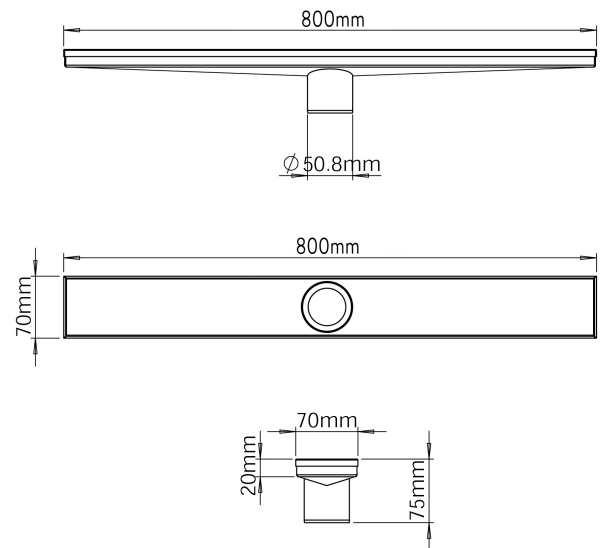

CONTRACT SHOWER CHANNEL BASE 800X70X75MM MATT BLACK

AQD-SCB-800700-MB

Specifications

Brand	AQUADRAIN
Range	CONTRACT
Product code	AQD-SCB-800700-MB
Finish/Colour	MATT BLACK
Product type	SHOWER CHANNEL
Material	STAINLESS STEEL
Connection Size	Ø50MM

Technical Information

SHOWER CHANNEL BASE
VERTICAL OUTLET
STAINLESS STEEL STRAINER
WATER FLOW CAPABILITY:65L/MIN(OD 2")
DRAIN CHANNEL IS SLOPED
REMOVED ADJUSTABLE FOOT
TILE INSERT DEPTH 12-13MM

Lifestyle Image

Drawing

Box contents: SHOWER CHANNEL BASE