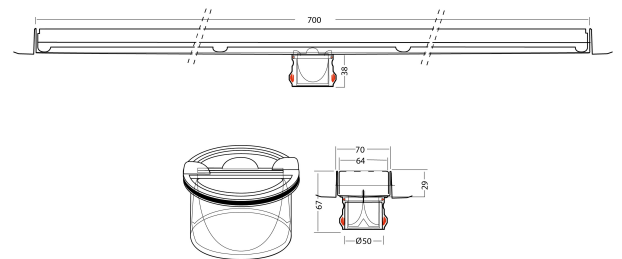

SHOWER CHANNEL WITH UNIVERSAL OUTLET 700MM BS

AQD-SCU-701022-A-BS

Specifications

Brand	AQUADRAIN
Range	AQUADRAIN
Product code	AQD-SCU-701022-A-BS
Finish/Colour	BRUSHED SATIN STAINL
Product type	SHOWER CHANNEL
Material	STAINLESS STEEL
Connection Size	50MM DIA.

Technical Information

SHOWER CHANNEL W/ STAINLESS STEEL 304
REMOVABLE SMELL ADAPTOR RSA
UNIVERSAL OUTLET Ø50MM
CAPACITY - 40 L/MIN
FLANGES ON ALL SIDES
WITH PLAIN GRATING DESIGN
W X D X H: 700 X 70 X 67

Drawing

Box contents: SHOWER CHANNEL, SHOWER CHANNEL