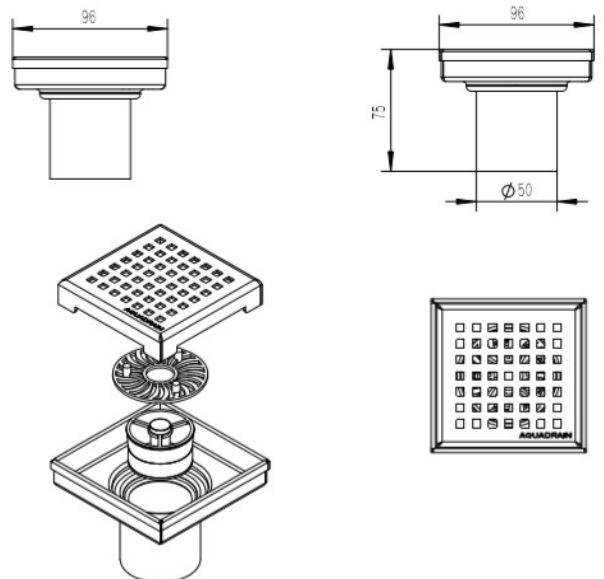

## CONTRACT SHOWER DRAIN WITH GRATE 96X96X75MM DIA. 50 BS

AQD-SCV-090910-BS

### Specifications

Brand	AQUADRAIN
Range	CONTRACT
Product code	AQD-SCV-090910-BS
Finish/Colour	BRUSHED STAINLESS ST
Product type	SHOWER DRAIN
Material	STAINLESS STEEL
Connection Size	Ø50MM

### Technical Information

SHOWER DRAIN
VERTICAL OUTLET
STAINLESS STEEL STRAINER
WATER FLOW CAPABILITY: 45L/MIN
DRAIN CHANNEL IS SLOPED
REMOVED ADJUSTABLE FOOT

### Drawing

Box contents: SHOWER DRAIN