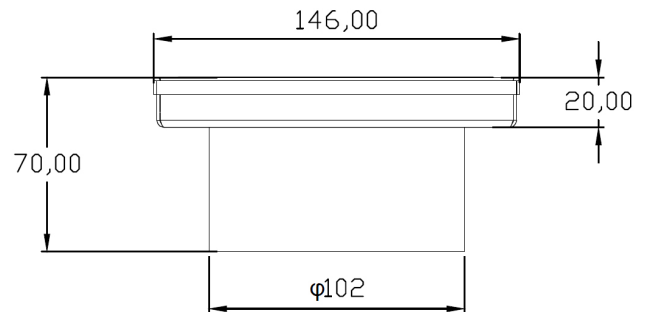

CONTRACT REV. FLOOR DRAIN W/TILE INSERT
146X146X75 DIA. 102 BS
AQD-TDV-141421-BS

Specifications

Brand	AQUADRAIN
Range	CONTRACT
Product code	AQD-TDV-141421-BS
Finish/Colour	BRUSHED STAINLESS ST
Product type	TILE DRAIN
Material	STAINLESS STEEL
Connection Size	Ø102MM

Technical Information

FLOOR DRAIN
WITH TILE INSERT
WATER FLOW CAPABILITY: 60L/MIN
TILE INSERT DEPTH 12-13MM
W X H: 0.07 X 0.67

Drawing

Box contents: FLOOR DRAIN