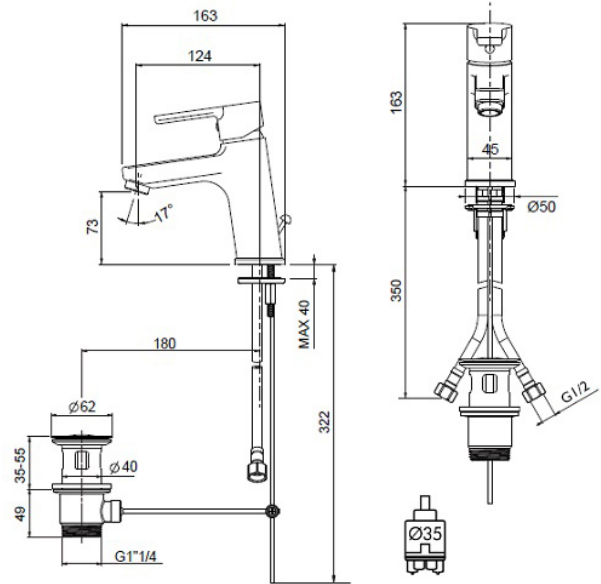

TECHNICAL DATA SHEET

BRAND: AQUAZONE

CONSUL MONO BASIN MIXER W/PUW CP

PRODUCT DATA

Range	: CONSUL
Product code	: AQE-CNS-301-CP
Finish/Colour	: CHROME
Product type	: MONO BASIN MIXER
Material	: BRASS
Connection Size	: 1/2"
Water pressure	: 0.2-5 Bar
RMP	: LP - 0.5 BAR

TECHNICAL INFORMATION

- MONO BASIN MIXER
- DECK MOUNTED
- SINGLE LEVER
- WITH POP UP WASTE
- WITH WATER FLOW AERATOR
- 2X 1/2"NUT X 22MM FLEXI PIPE

SCOPE OF DELIVERY

- BASIN MIXER
- WASTE ASSEMBLY
- 2 X FLEXIBLE PIPES