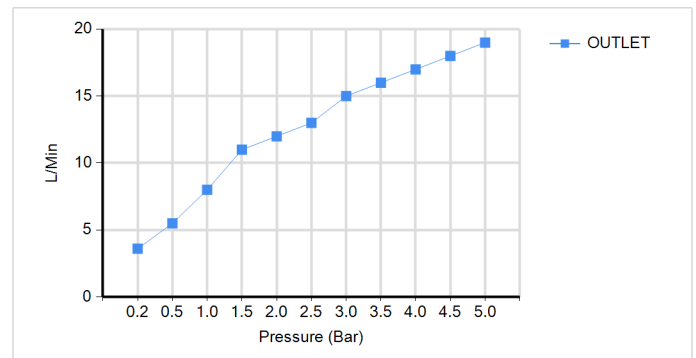

TECHNICAL DATA SHEET

BRAND: AQUAZONE

CONSUL MONO BASIN MIXER W/PUW CP

PRODUCT DATA

Range	: CONSUL
Product code	: AQE-CNS-301-CP
Finish/Colour	: CHROME
Product type	: MONO BASIN MIXER
Material	: BRASS
Connection Size	: 1/2"
Water pressure	: 0.2-5 Bar
RMP	: LP - 0.5 BAR

TECHNICAL INFORMATION

- MONO BASIN MIXER
- DECK MOUNTED
- SINGLE LEVER
- WITH POP UP WASTE
- WITH WATER FLOW AERATOR
- 2X 1/2"NUT X 22MM FLEXI PIPE

SCOPE OF DELIVERY

- BASIN MIXER
- WASTE ASSEMBLY
- 2 X FLEXIBLE PIPES