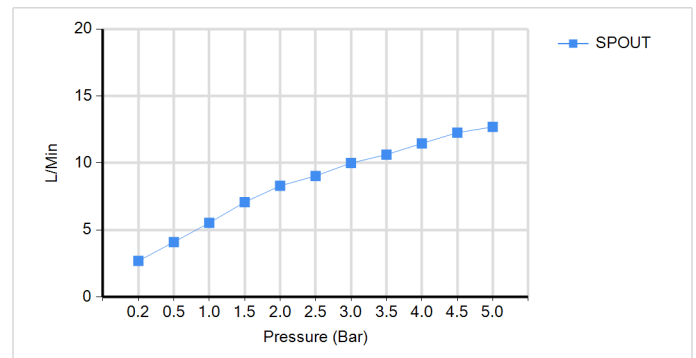

TECHNICAL DATA SHEET

BRAND: AQUAZONE

CONSUL MONO BIDET MIXER W/PUW CP

PRODUCT DATA

Range	: CONSUL
Product code	: AQE-CNS-310-CP
Finish/Colour	: CHROME
Product type	: MONO BIDET MIXER
Material	: BRASS
Connection Size	: 1/2"
Water pressure	: 0.2-5 Bar
RMP	: 1.0 BAR MP

TECHNICAL INFORMATION

- MONO BASIN MIXER
- DECK MOUNTED
- SINGLE LEVER
- WITH POP UP WASTE
- WITH WATER FLOW AERATOR
- 2X 1/2"NUT X 22MM FLEXI PIPE

SCOPE OF DELIVERY

- BIDET MIXER
- WASTE ASSEMBLY
- 2 X FLEXIBLE PIPES