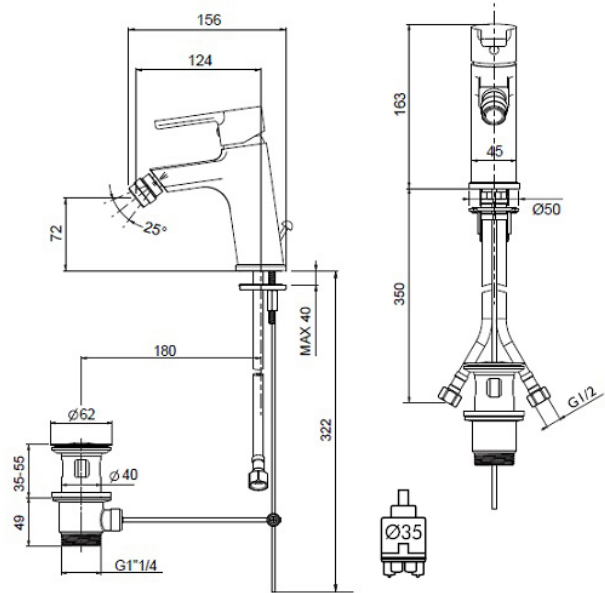

TECHNICAL DATA SHEET

BRAND: AQUAZONE

CONSUL MONO BIDET MIXER W/PUW CP

PRODUCT DATA

Range	: CONSUL
Product code	: AQE-CNS-310-CP
Finish/Colour	: CHROME
Product type	: MONO BIDET MIXER
Material	: BRASS
Connection Size	: 1/2"
Water pressure	: 0.2-5 Bar
RMP	: 1.0 BAR MP

TECHNICAL INFORMATION

- MONO BASIN MIXER
- DECK MOUNTED
- SINGLE LEVER
- WITH POP UP WASTE
- WITH WATER FLOW AERATOR
- 2X 1/2"NUT X 22MM FLEXI PIPE

SCOPE OF DELIVERY

- BIDET MIXER
- WASTE ASSEMBLY
- 2 X FLEXIBLE PIPES