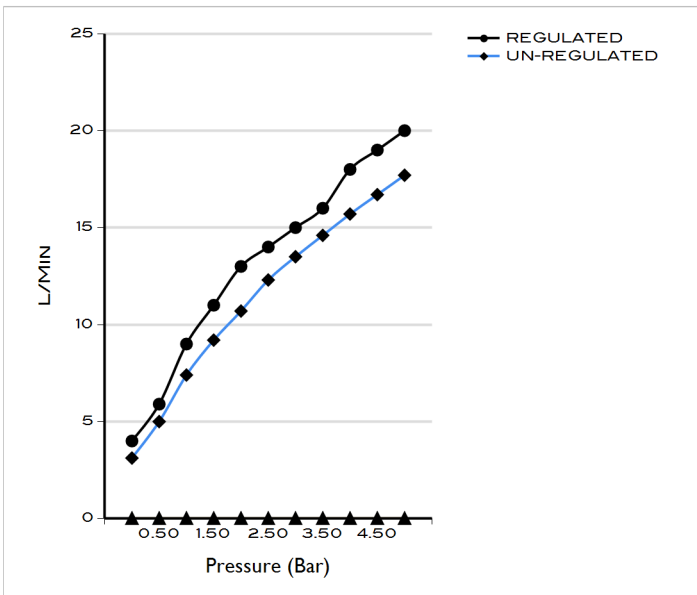

DIPLOMAT MONO BIDET MIXER W/PUW CP

AQE-DIP-310-CP

Specifications

Brand	AQUAECO
Range	DIPLOMAT
Product code	AQE-DIP-310-CP
Finish/Colour	CHROME
Product type	MONO BIDET MIXER
Material	BRASS
Test Range	0.2-5 Bar
Min. Operating Pressure	1.0 BAR MP

Technical Information

MONO BIDET MIXER
DECK MOUNTED
SINGLE LEVER
WITH POP UP WASTE
CARTRIDGE SXM-CAR-J10351-MZ

Flow Rate Graph

Drawing

Box contents: MONO BIDET MIXER, POP UP WASTE, 2 x 1/2" FLEXIBLE PIPES