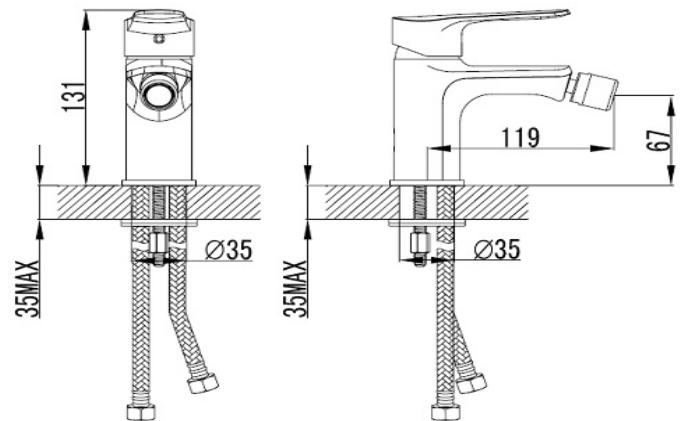

DIPLOMAT MONO BIDET MIXER W/PUW CP

AQE-DIP-310-CP

Specifications

Brand	AQUAECO
Range	DIPLOMAT
Product code	AQE-DIP-310-CP
Finish/Colour	CHROME
Product type	MONO BIDET MIXER
Material	BRASS
Test Range	0.2-5 Bar
Min. Operating Pressure	1.0 BAR MP

Technical Information

MONO BIDET MIXER
DECK MOUNTED
SINGLE LEVER
WITH POP UP WASTE
CARTRIDGE SXM-CAR-J10351-MZ

Flow Rate Graph

Drawing

Box contents: MONO BIDET MIXER, POP UP WASTE, 2 x 1/2" FLEXIBLE PIPES