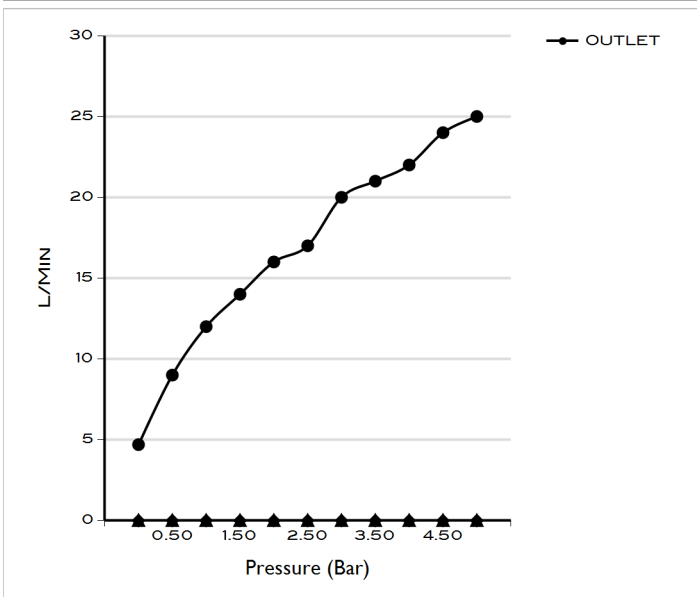

DIPLOMAT CONCEALED SHOWER MIXER CP

AQE-DIP-410-CP

Specifications

Brand	AQUAECO
Range	DIPLOMAT
Product code	AQE-DIP-410-CP
Finish/Colour	CHROME
Product type	CONCEALED SHOWER MIXER
Material	BRASS
Connection Size	1/2"
Test Range	0.2-5 Bar
Min. Operating Pressure	0.5 BAR LP

Technical Information

CONCEALED SHOWER MIXER
WALL MOUNTED
WITHOUT DIVERTER
SINGLE LEVER
CARTRIDGE SXM-CAR-J10350

Flow Rate Graph

Drawing

Box contents: CONCEALED SHOWER MIXER, HANDLE, INSTALLATION GUIDE