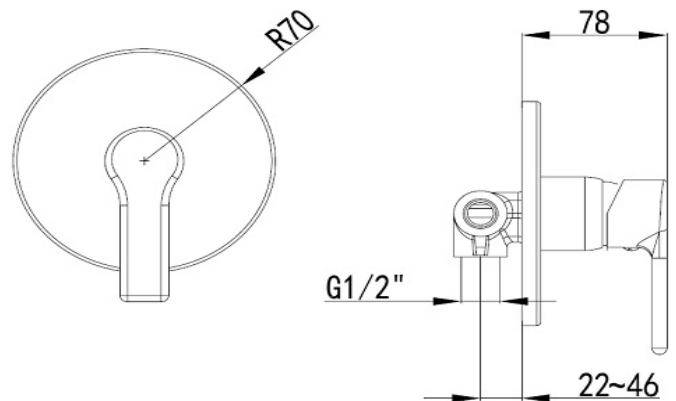

DIPLOMAT CONCEALED SHOWER MIXER CP

AQE-DIP-410-CP

Specifications

Brand	AQUAECO
Range	DIPLOMAT
Product code	AQE-DIP-410-CP
Finish/Colour	CHROME
Product type	CONCEALED SHOWER MIXER
Material	BRASS
Connection Size	1/2"
Test Range	0.2-5 Bar
Min. Operating Pressure	0.5 BAR LP

Technical Information

CONCEALED SHOWER MIXER
WALL MOUNTED
WITHOUT DIVERTER
SINGLE LEVER
CARTRIDGE SXM-CAR-J10350

Flow Rate Graph

Drawing

Box contents: CONCEALED SHOWER MIXER, HANDLE, INSTALLATION GUIDE