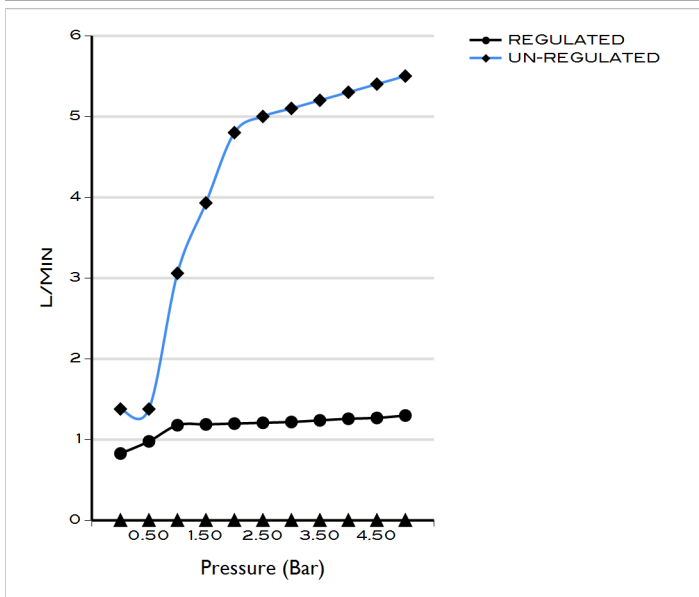

Flow Rate Graph

Drawing