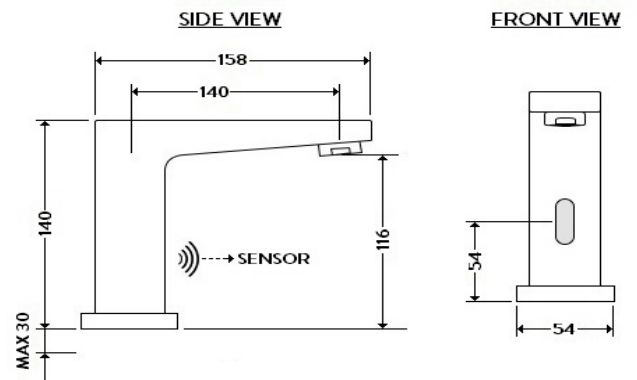

### Specifications

Brand	AQUAECO
Range	AQUAECO
Product code	AQE-ECO-I301-CP
Finish/Colour	CHROME
Product type	TOUCHLESS TAP
Material	BRASS
Connection Size	1/2"
Test Range	0.2-5 Bar
Min. Operating Pressure	1.0 BAR MP
Power	AC 220-240V/DC 6V

### Technical Information

INFRA-RED BASIN TAP
MAINS OR BATTERY OPERATED
220-240V OR 4X 1.5 AA BATTERIES
SENSING DISTANCE 300 - 350MM
DRILL HOLE DIA 30-32MM
RECOMMENDED FOR USE WITH THERMOSTATIC-
MIXER VALVE: AQM-WRM-T301-CON-CP
SUPPLIED WITH FLOW REDUCER
WRAS APPROVAL 1304080

### Drawing

Box contents: INFRA-RED BASIN TAP, CONTROL BOX, POWER ADAPTER, 1X BASE PLATE, 1X 1/2"NUT X 600MM FLEXI PIPE, \*BATTERIES NOT SUPPLIED\*