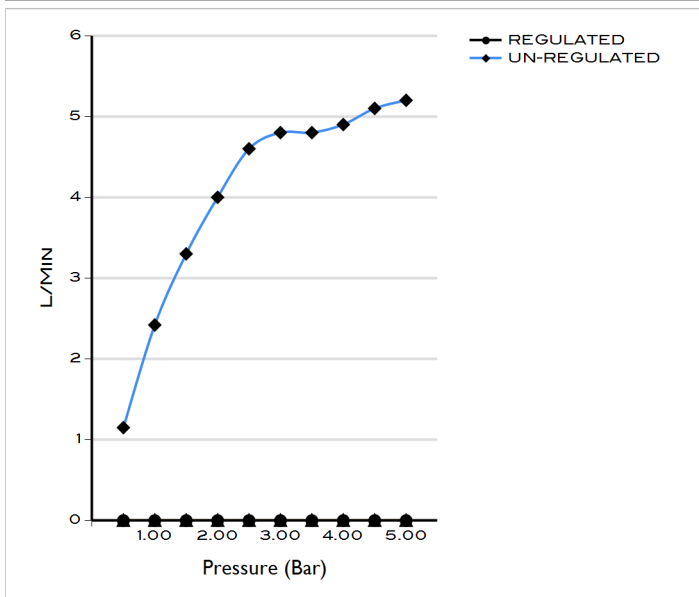

Flow Rate Graph