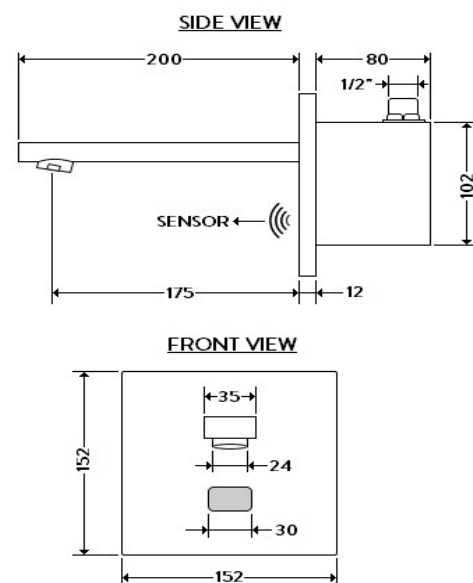

Drawing

Box contents: SPOUT, BACKPLATE WITH CONTROL BOX, FIXING SCREWS, INSTALLATION GUIDE, *BATTERIES NOT SUPPLIED*