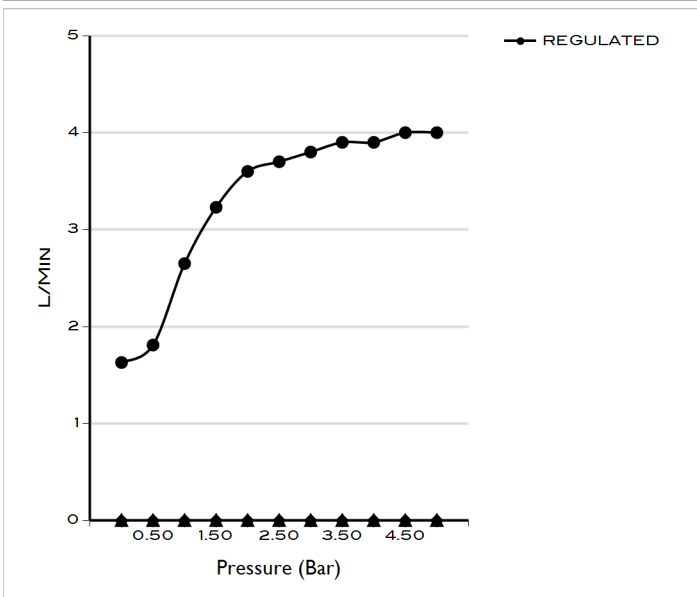

ES22 EMBASSY MONO BASIN MIXER W/PUW CP

AQE-EMB-301-CP

Specifications

Brand	AQUAECO
Range	EMBASSY
Product code	AQE-EMB-301-CP
Finish/Colour	CHROME
Product type	MONO BASIN MIXER
Material	BRASS
Connection Size	1/2"
Test Range	0.2-5 Bar
Min. Operating Pressure	1.0 BAR MP

Technical Information

MONO BASIN MIXER
DECK MOUNTED
SINGLE LEVER
WITH POP UP WASTE
CARTRIDGE SXM-CAR-CB35UF

Flow Rate Graph

Box contents: MONO BASIN MIXER, POP UP WASTE, FLEXIBLE PIPES

Drawing