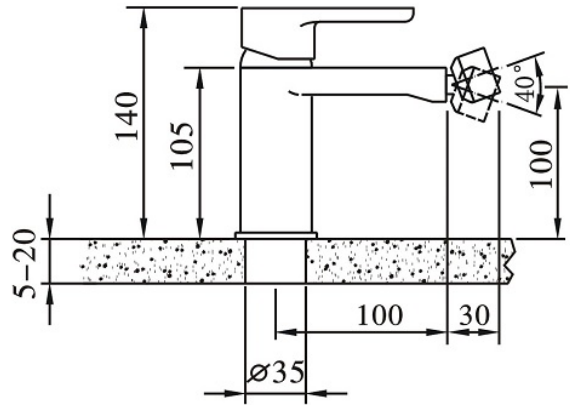

TECHNICAL DATA SHEET

BRAND: AQUAZONE

EMBASSY MONO BIDET MIXER W/PUW CP

PRODUCT DATA

Range	: EMBASSY
Product code	: AQE-EMB-310-CP
Finish/Colour	: CHROME
Product type	: MONO BIDET MIXER
Material	: BRASS
Connection Size	: 1/2"
Water pressure	: 0.2-5 Bar
RMP	: MP - 1.0 BAR

TECHNICAL INFORMATION

MONO BIDET MIXER
DECK MOUNTED
SINGLE LEVER
WITH POP UP WASTE
CARTRIDGE SXM-CAR-CB35UF

SCOPE OF DELIVERY

MONO BIDET MIXER
POP UP WASTE
FLEXIBLE PIPES