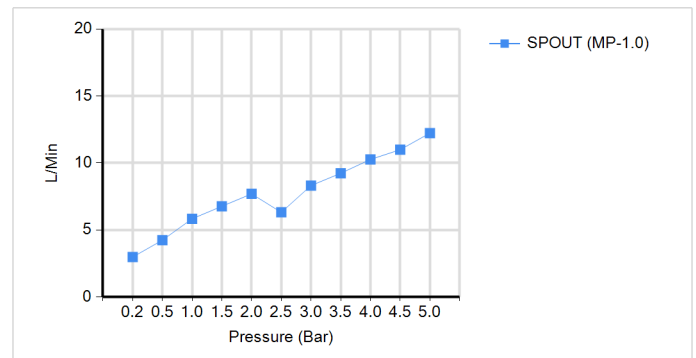

TECHNICAL DATA SHEET

BRAND: AQUAZONE

EMBASSY MONO BIDET MIXER W/PUW CP

PRODUCT DATA

Range	: EMBASSY
Product code	: AQE-EMB-310-CP
Finish/Colour	: CHROME
Product type	: MONO BIDET MIXER
Material	: BRASS
Connection Size	: 1/2"
Water pressure	: 0.2-5 Bar
RMP	: MP - 1.0 BAR

TECHNICAL INFORMATION

MONO BIDET MIXER
DECK MOUNTED
SINGLE LEVER
WITH POP UP WASTE
CARTRIDGE SXM-CAR-CB35UF

SCOPE OF DELIVERY

MONO BIDET MIXER
POP UP WASTE
FLEXIBLE PIPES