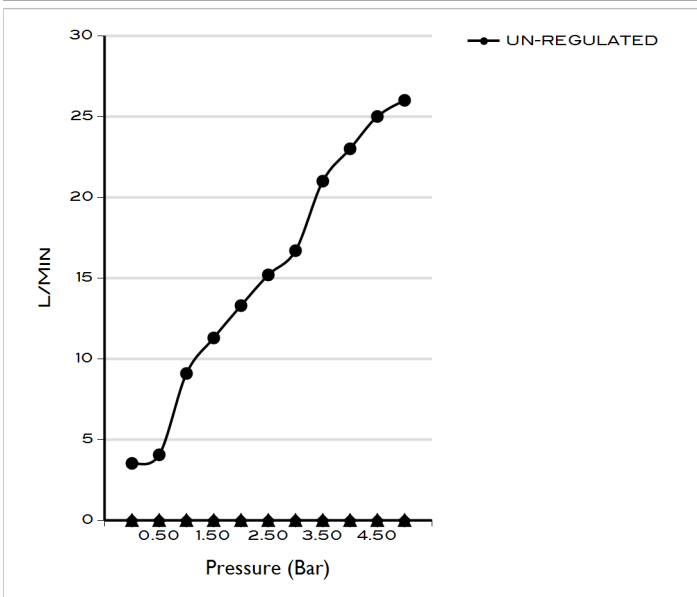

ES22 EMBASSY EXPOSED SHOWER MIXER CP

AQE-EMB-324-CP

Specifications

Brand	AQUAECO
Range	EMBASSY
Product code	AQE-EMB-324-CP
Finish/Colour	CHROME
Product type	EXPOSED SHOWER MIXER
Material	BRASS
Connection Size	1/2"
Test Range	0.2-5 Bar
Min. Operating Pressure	0.5 BAR LP

Technical Information

SHOWER MIXER
WALL MOUNTED EXPOSED
SINGLE HANDLE
WITHOUT RIGID RISER
CARTRIDGE SXM-CAR-CB35TF

Flow Rate Graph

Box contents: SHOWER MIXER

Drawing