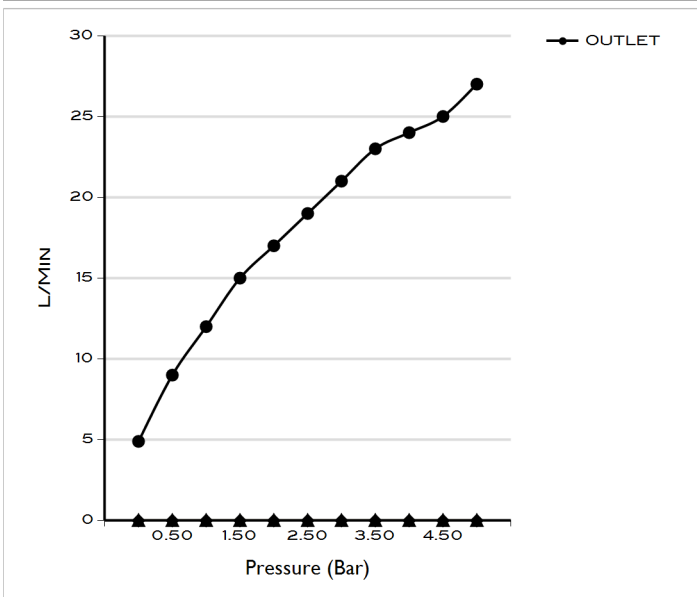

ES22 EMBASSY CONCEALED SHOWER MIXER CP

AQE-EMB-410-CP

Specifications

| | |
|-------------------------|------------------------|
| Brand | AQUAECO |
| Range | EMBASSY |
| Product code | AQE-EMB-410-CP |
| Finish/Colour | CHROME |
| Product type | CONCEALED SHOWER MIXER |
| Material | BRASS |
| Connection Size | 1/2" |
| Test Range | 0.2-5 Bar |
| Min. Operating Pressure | 0.5 BAR LP |

Technical Information

| |
|--------------------------|
| CONCEALED SHOWER MIXER |
| WALL MOUNTED CONCEALED |
| SINGLE HANDLE |
| CARTRIDGE SXM-CAR-CB35TF |

Flow Rate Graph

Box contents: CONCEALED SHOWER MIXER