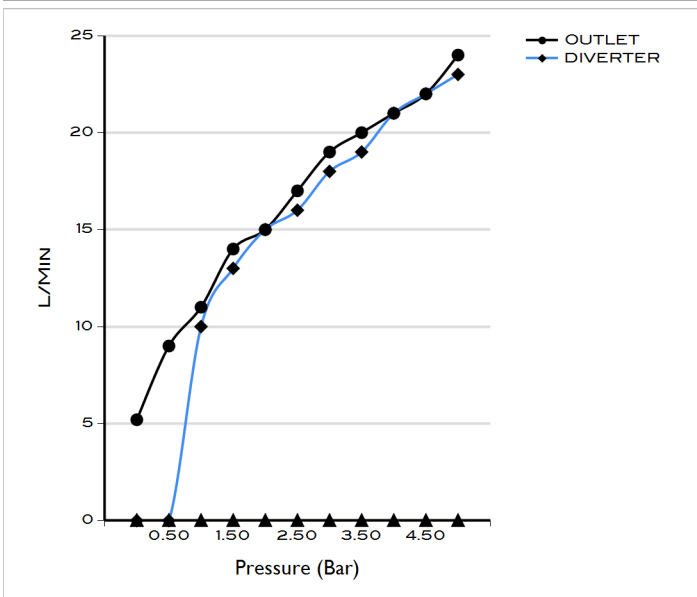

Flow Rate Graph