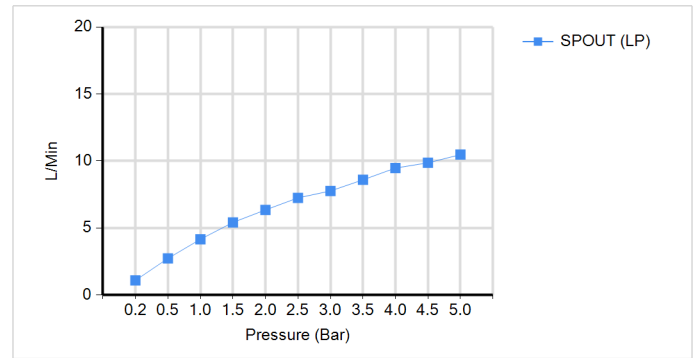

TECHNICAL DATA SHEET

BRAND: AQUAZONE

M-LINE INFRA-RED BASIN MIXER CP

PRODUCT DATA

Range	: M-LINE
Product code	: AQE-MLI-I301-CP
Finish/Colour	: CHROME
Product type	: INFRARED TAP
Material	: BRASS
Connection Size	: 1/2"
Water pressure	: 0.2-5 Bar

TECHNICAL INFORMATION

INFRA-RED BASIN MIXER

DECK MOUNTED

BATTERY OPERATED

4X 1.5 AA BATTERIES

BATTERY LIFE : 10800 CYCLES

DRILL HOLE DIA 30-32MM

RECOMMENDED FOR USE WITH THERMOSTATIC-