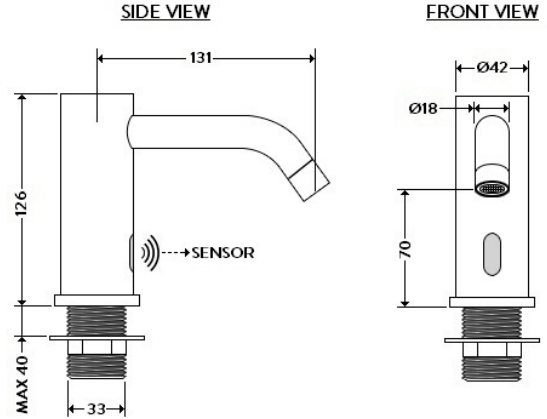

TECHNICAL DATA SHEET

BRAND: AQUAZONE

M-LINE INFRA-RED BASIN MIXER CP

PRODUCT DATA

Range	: M-LINE
Product code	: AQE-MLI-I301-CP
Finish/Colour	: CHROME
Product type	: INFRARED TAP
Material	: BRASS
Connection Size	: 1/2"
Water pressure	: 0.2-5 Bar

TECHNICAL INFORMATION

INFRA-RED BASIN MIXER

DECK MOUNTED

BATTERY OPERATED

4X 1.5 AA BATTERIES

BATTERY LIFE : 10800 CYCLES

DRILL HOLE DIA 30-32MM

RECOMMENDED FOR USE WITH THERMOSTATIC-

MIXER VALVE: AQM-WRM-T301-CON-CP

SCOPE OF DELIVERY

DECK MOUNTED MIXER

CONTROL BOX

1X BASE PLATE

4X 1.5 AA BATTERIES

1X 1/2" NUT X 350MM FLEXI PIPE

1X PIPE EXTENSION