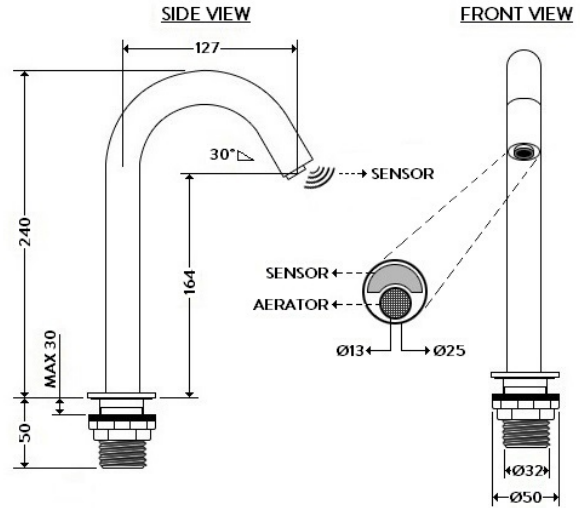

TECHNICAL DATA SHEET

BRAND: AQUAZONE

AQUAECO MONO INFRA-RED BASIN TAP CP

PRODUCT DATA

Range	: AQUAECO
Product code	: AQE-ECO-I302-CP
Finish/Colour	: CHROME
Product type	: INFRARED TAP
Material	: BRASS
Connection Size	: 1/2"
Water pressure	: 0.2-5 Bar
RMP	: 1.0 BAR MP

TECHNICAL INFORMATION

INFRA-RED BASIN TAP
 MAINS OR BATTERY POWERED
 220-240V OR 4X 1.5V AA BATTERIES
 BATTERY LIFE : 108000 CYCLES
 SENSING DISTANCE ≤50MM ; ≥350MM
 DRILL HOLE DIA 30-32 MM
 RECOMMENDED FOR USE WITH THERMOSTATIC
 MIXER VALVE: AQM-WRM-T301-CON-CP
 SUPPLIED WITH FLOW REDUCER
 WRAS APPROVAL I304084

SCOPE OF DELIVERY

INFRA-RED BASIN TAP
 CONTROL BOX
 POWER ADAPTER
 FIXING SCREWS
 INSTALLATION GUIDE
 BATTERIES NOT SUPPLIED