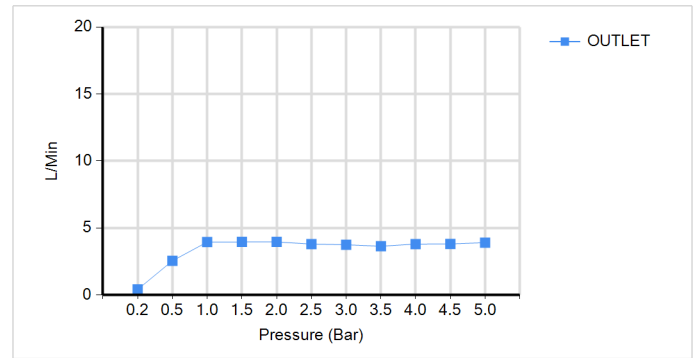

TECHNICAL DATA SHEET

BRAND: AQUAZONE

AQUAECO MONO INFRA-RED BASIN TAP CP

PRODUCT DATA

Range	: AQUAECO
Product code	: AQE-ECO-I302-CP
Finish/Colour	: CHROME
Product type	: INFRARED TAP
Material	: BRASS
Connection Size	: 1/2"
Water pressure	: 0.2-5 Bar
RMP	: 1.0 BAR MP

TECHNICAL INFORMATION

INFRA-RED BASIN TAP
 MAINS OR BATTERY POWERED
 220-240V OR 4X 1.5V AA BATTERIES
 BATTERY LIFE : 108000 CYCLES
 SENSING DISTANCE ≤50MM ; ≥350MM
 DRILL HOLE DIA 30-32 MM
 RECOMMENDED FOR USE WITH THERMOSTATIC
 MIXER VALVE: AQM-WRM-T301-CON-CP
 SUPPLIED WITH FLOW REDUCER
 WRAS APPROVAL I304084