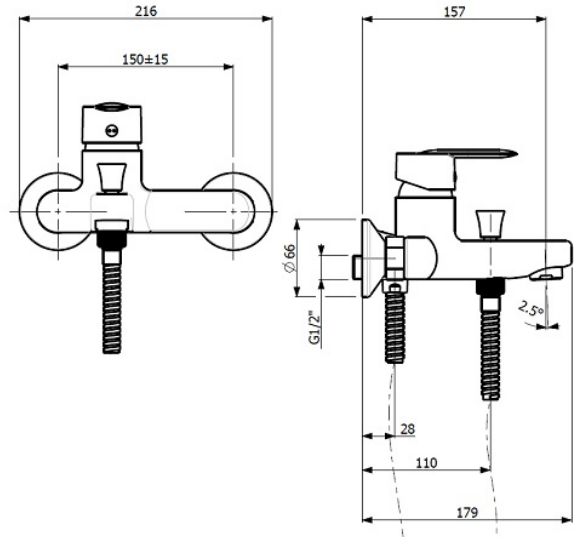

TECHNICAL DATA SHEET

BRAND: AQUAZONE

SENATOR EXPOSED BATH/SHOWER MIXER CP

PRODUCT DATA

Range	: SENATOR
Product code	: AQE-SEN-325-CP
Finish/Colour	: CHROME
Product type	: BATH SHOWER MIXER
Material	: BRASS
Connection Size	: 1/2"
Water pressure	: 0.2-5 Bar
RMP	: 1.0 BAR MP

TECHNICAL INFORMATION

EXPOSED BATH SHOWER MIXER

WALL MOUNTED

SINGLE LEVER

WITH PUSH/PULL DIVERTER

FIXED SPOUT

1/2"- 3/4" X 50MM ECCENTRICS

1/2"OUTLET FOR SHOWER HOSE

SCOPE OF DELIVERY

EXPOSED BATH SHOWER MIXER

2X 1/2"- 3/4" X 50MM ECCENTRICS