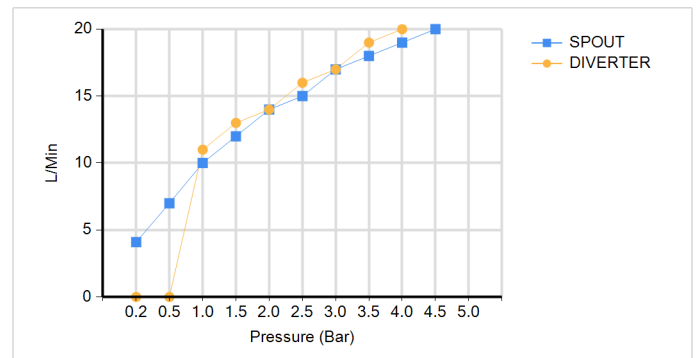

TECHNICAL DATA SHEET

BRAND: AQUAZONE

SENATOR EXPOSED BATH/SHOWER MIXER CP

PRODUCT DATA

Range	: SENATOR
Product code	: AQE-SEN-325-CP
Finish/Colour	: CHROME
Product type	: BATH SHOWER MIXER
Material	: BRASS
Connection Size	: 1/2"
Water pressure	: 0.2-5 Bar
RMP	: 1.0 BAR MP

TECHNICAL INFORMATION

EXPOSED BATH SHOWER MIXER

WALL MOUNTED

SINGLE LEVER

WITH PUSH/PULL DIVERTER

FIXED SPOUT

1/2"- 3/4" X 50MM ECCENTRICS

1/2"OUTLET FOR SHOWER HOSE

SCOPE OF DELIVERY

EXPOSED BATH SHOWER MIXER

2X 1/2"- 3/4" X 50MM ECCENTRICS