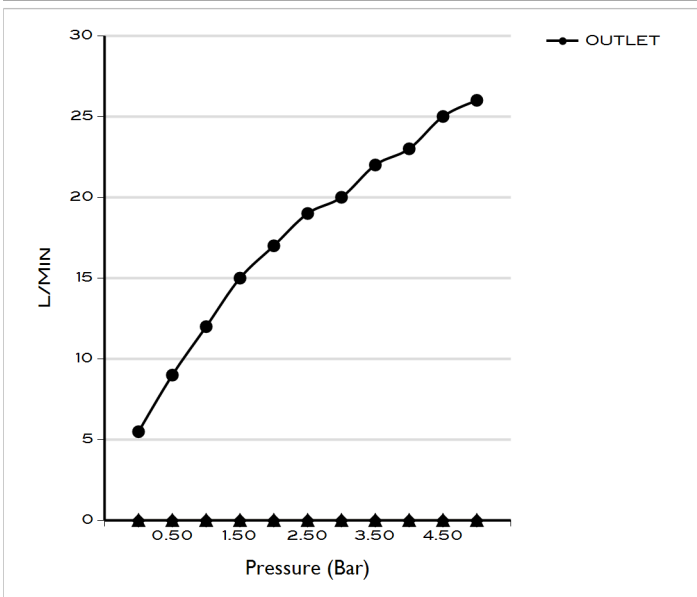

ES19 SENATOR CONCEALED SHOWER MIXER CP

AQE-SEN-410-CP

Specifications

Brand	AQUAECO
Range	SENATOR
Product code	AQE-SEN-410-CP
Finish/Colour	CHROME
Product type	CONCEALED SHOWER MIXER
Material	BRASS
Connection Size	1/2"
Test Range	0.2-5 Bar
Min. Operating Pressure	0.5 BAR LP

Technical Information

CONCEALED SHOWER MIXER
WALL MOUNTED
SINGLE LEVER
2X 1/2" INLETS
1X 1/2" OUTLET

Flow Rate Graph

Box contents: CONCEALED SHOWER MIXER, HANDLE, FACE PLATE

Drawing