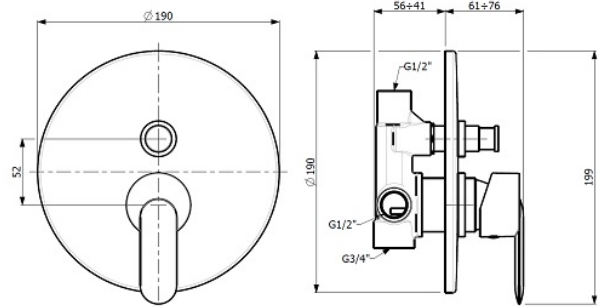

### PRODUCT DATA

Range	: SENATOR
Product code	: AQE-SEN-411-CP
Finish/Colour	: CHROME
Product type	: SHOWER MIXER
Material	: BRASS
Connection Size	: 1/2"
Water pressure	: 0.2-5 Bar
RMP	: 1.0 BAR MP

### TECHNICAL INFORMATION

- CONCEALED SHOWER MIXER
- WALL MOUNTED
- WITH PUSH/PULL DIVERTER
- SINGLE LEVER
- 2X 1/2" INLETS
- 1X 1/2" OUTLET & 1X 3/4" OUTLET
- CARTRIDGE SXM-CAR-K35-A

### SCOPE OF DELIVERY

- CONCEALED SHOWER MIXER
- HANDLE
- FACE PLATE