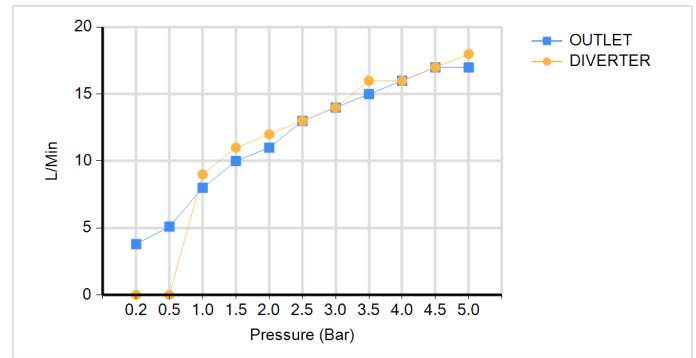

## TECHNICAL DATA SHEET

BRAND: AQUAZONE

SENATOR CONCEALED SHOWER MIXER W/DIVERTER CP

### PRODUCT DATA

Range	: SENATOR
Product code	: AQE-SEN-411-CP
Finish/Colour	: CHROME
Product type	: SHOWER MIXER
Material	: BRASS
Connection Size	: 1/2"
Water pressure	: 0.2-5 Bar
RMP	: 1.0 BAR MP

### TECHNICAL INFORMATION

- CONCEALED SHOWER MIXER
- WALL MOUNTED
- WITH PUSH/PULL DIVERTER
- SINGLE LEVER
- 2X 1/2" INLETS
- 1X 1/2" OUTLET & 1X 3/4" OUTLET
- CARTRIDGE SXM-CAR-K35-A

### SCOPE OF DELIVERY

- CONCEALED SHOWER MIXER
- HANDLE
- FACE PLATE