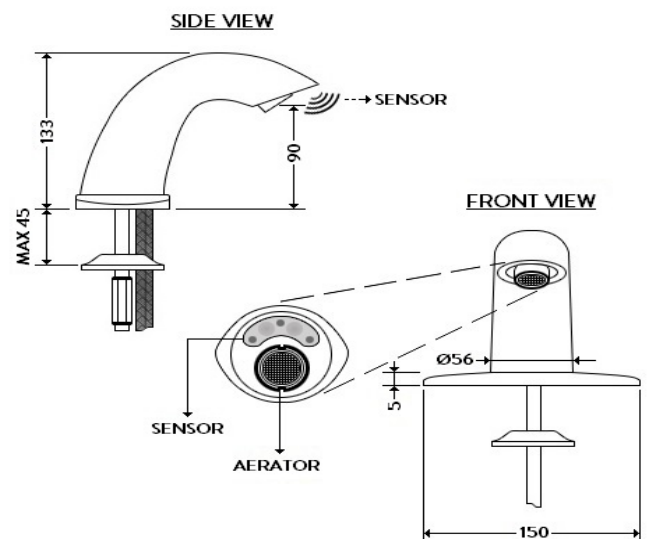

### Specifications

Brand	AQUAECO
Range	AQUAECO
Product code	AQM-WRM-321-CP
Finish/Colour	CHROME
Product type	TOUCHLESS TAP
Material	BRASS
Connection Size	1/2"
Test Range	0.2-5 Bar
Min. Operating Pressure	1.0 BAR MP

### Technical Information

INFRA-RED BASIN TAP
DECK MOUNTED
MAINS AND BATTERY POWERED
220-240V ; 4X 1.5V AA BATTERIES
SENSING DISTANCE $\leq 50\text{MM}$ ; $\geq 350\text{MM}$
DRILL HOLE DIA 35 MM
RECOMMENDED USE WITH THERMOSTATIC
MIXER VALVE AQM-WRM-T301-CON-CP

### Drawing

Box contents: INFRA-RED BASIN TAP, CONTROL BOX, POWER ADAPTER, FLEXIBLE HOSE, INSTALLATION GUIDE