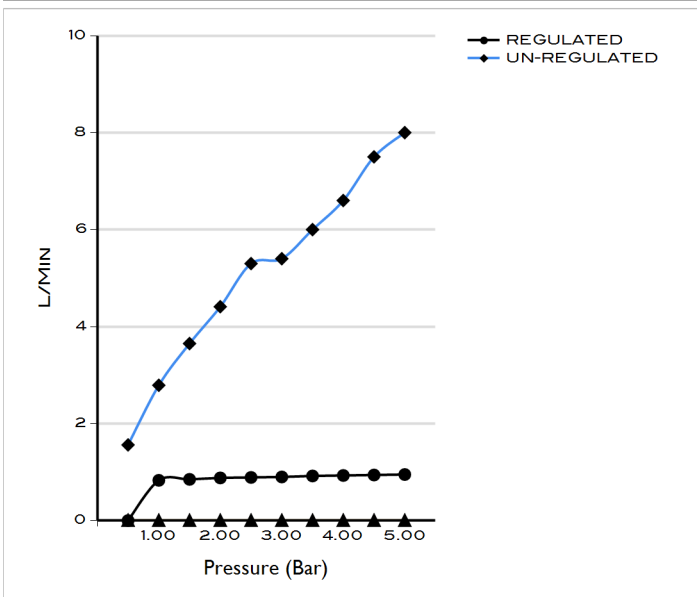

Flow Rate Graph