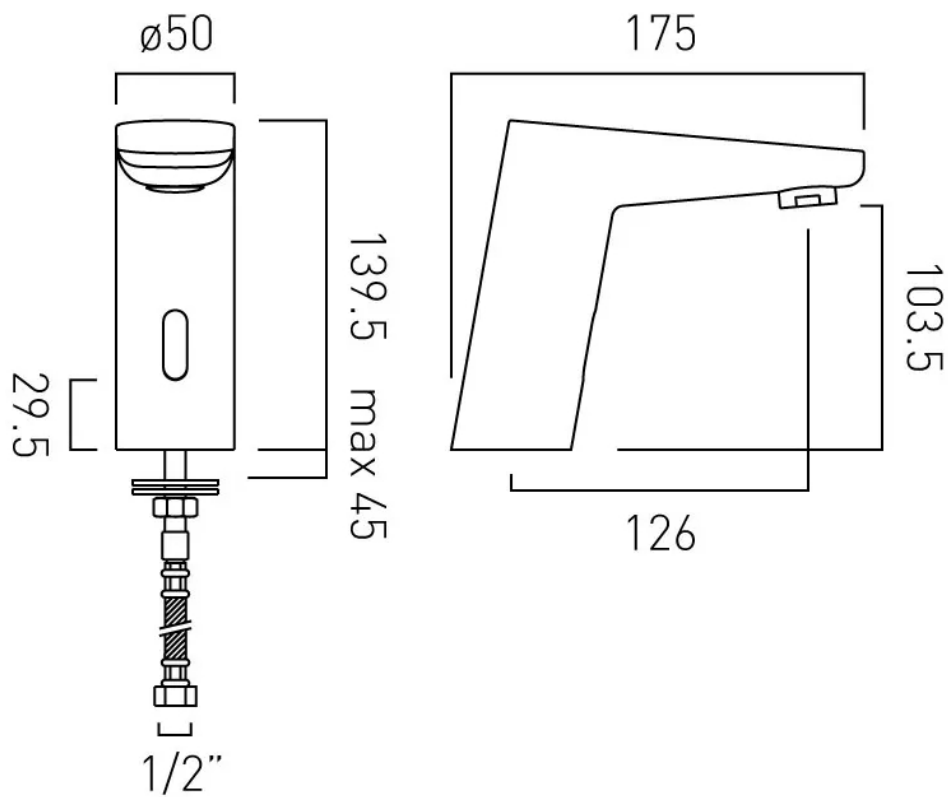

.....

TECHNICAL DRAWING

COLLECTION: PROJECT LINE

PRODUCT CODE: AX-IR-100/AVA-CP

CONTACT

SALES: 01934 744466

AFTERSALES: 01934 745163

EMAIL: SALES@VADO.COM

WWW.VADO.COM/AXCES

AXCES
by VADO