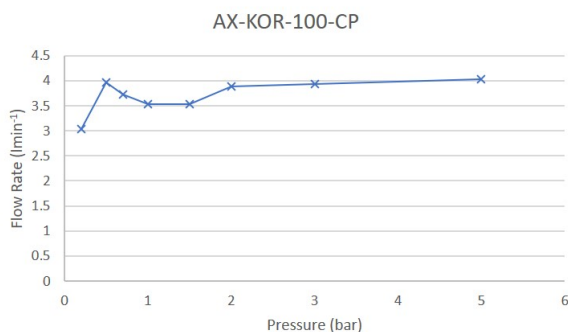

FLOW RATE AT 3.0 BAR FLOW PRESSURE:

4.97 l/m

tel: 01934 744466
email: sales@vado.com
www.vado.com

where inspiration flows
taps | showering | accessories