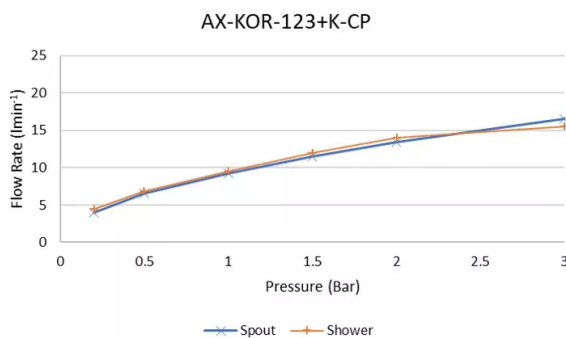

## DESCRIPTION:

exposed bath shower mixer  
single lever  
wall mounted  
with Neoperl water flow straightener  
with Sirkel single function shower kit  
ceramic cartridge W-001-N35  
1/2" x 3/4" x 50mm eccentric threaded connections  
minimum operating pressure 1.0 bar  
MP

## FINISH:

Chrome

## MINIMUM OPERATING PRESSURE:

1.0 bar MP

## FLOW RATE AT 3.0 BAR FLOW PRESSURE:

Bath: 22 l/m, Shower: 16.5 l/m