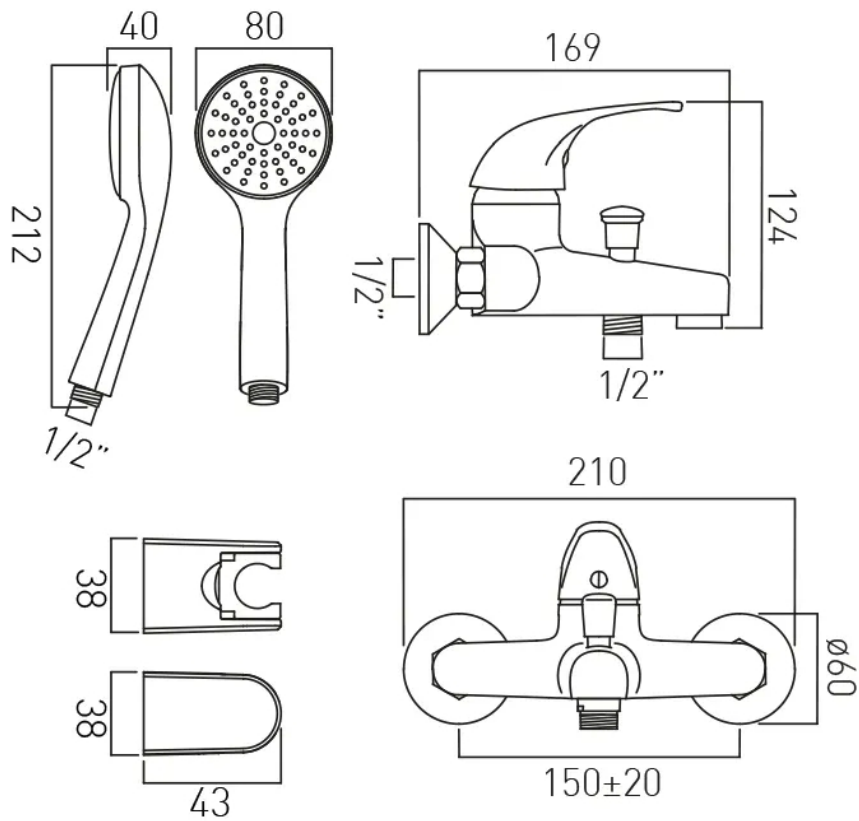

.....

TECHNICAL DRAWING

COLLECTION: MATRIX

PRODUCT CODE: AX-MAT-123+K-CP

CONTACT

SALES: 01934 744466

AFTERSALES: 01934 745163

EMAIL: SALES@VADO.COM

WWW.VADO.COM/AXCES

AXCES
by VADO