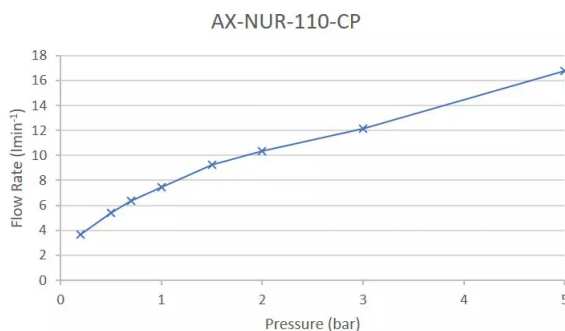

.....

SPECIFICATION SHEET

COLLECTION: NURI
PRODUCT CODE: AX-NUR-110-CP

DESCRIPTION:

mono bidet mixer
single lever
deck mounted
with pop-up waste
with Neoperl water flow aerator
ceramic cartridge W-001-N35
2 x 1/2" nut x 400mm flexipipe
connections
deck mount drill hole diameter 35mm
minimum operating pressure 1.0 bar
MP

FINISH:

Chrome

MINIMUM OPERATING PRESSURE:

1.0 bar MP

FLOW RATE AT 3.0 BAR FLOW PRESSURE:

12.1 l/m

CONTACT

SALES: 01934 744466