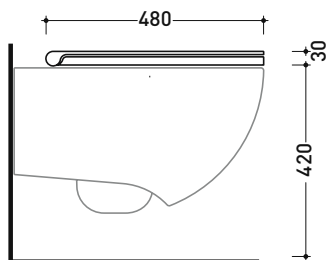

design **ALEXANDER DURINGER** and **STEFANO ROSINI**

2016

IOCW07

SLIM Soft-closing thermosetting seat&cover
with **QUICK-RELEASE HINGES**

Complements: Wall hung wc IO 2.0 (IO118G)

Package dim.

Weight **3,5 kg**

Pz. Pallet n°

vista zenitale / zenital view

vista laterale / lateral view

vista frontale / frontal view

sizes in mm

THERMOSETTING: glossy finish

white

black