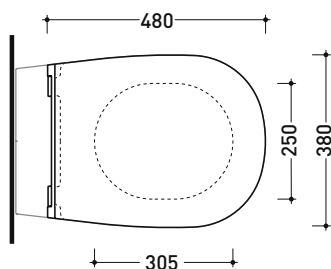

design **ALEXANDER DURINGER** and **STEFANO ROSINI**

2016

IOCW07

SLIM Soft-closing thermosetting seat&cover
with **QUICK-RELEASE HINGES**

Complements: Wall hung wc IO 2.0 (IO118G)

Package dim.

Weight **3,5 kg**

Pz. Pallet n°

vista zenitale / zenital view

vista laterale / lateral view

vista frontale / frontal view

sizes in mm

THERMOSETTING: glossy finish

white

black