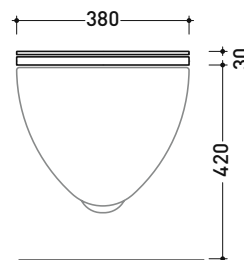

design **ALEXANDER DURINGER** and **STEFANO ROSINI**

2016

IOCW07

SLIM Soft-closing thermosetting seat&cover
with **QUICK-RELEASE HINGES**

Complements: Wall hung wc IO 2.0 (IO118G)

Package dim.

Weight **3,5 kg**

Pz. Pallet n°

vista zenitale / zenital view

vista laterale / lateral view

vista frontale / frontal view

sizes in mm

THERMOSETTING: glossy finish

white

black