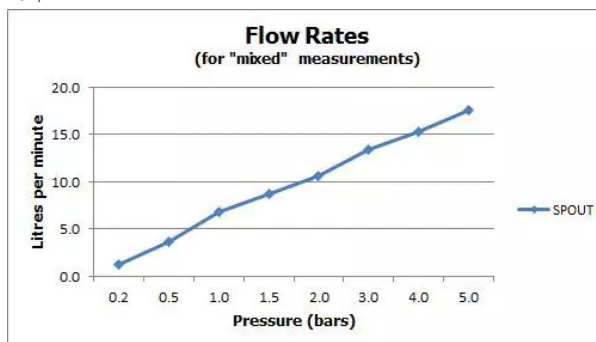

FINISH:

Chrome

FLOW REGULATOR:

FR-100/5-PLA

MINIMUM OPERATING PRESSURE:

1.0 bar MP

FLOW RATE AT 3.0 BAR FLOW PRESSURE:

13 l/min