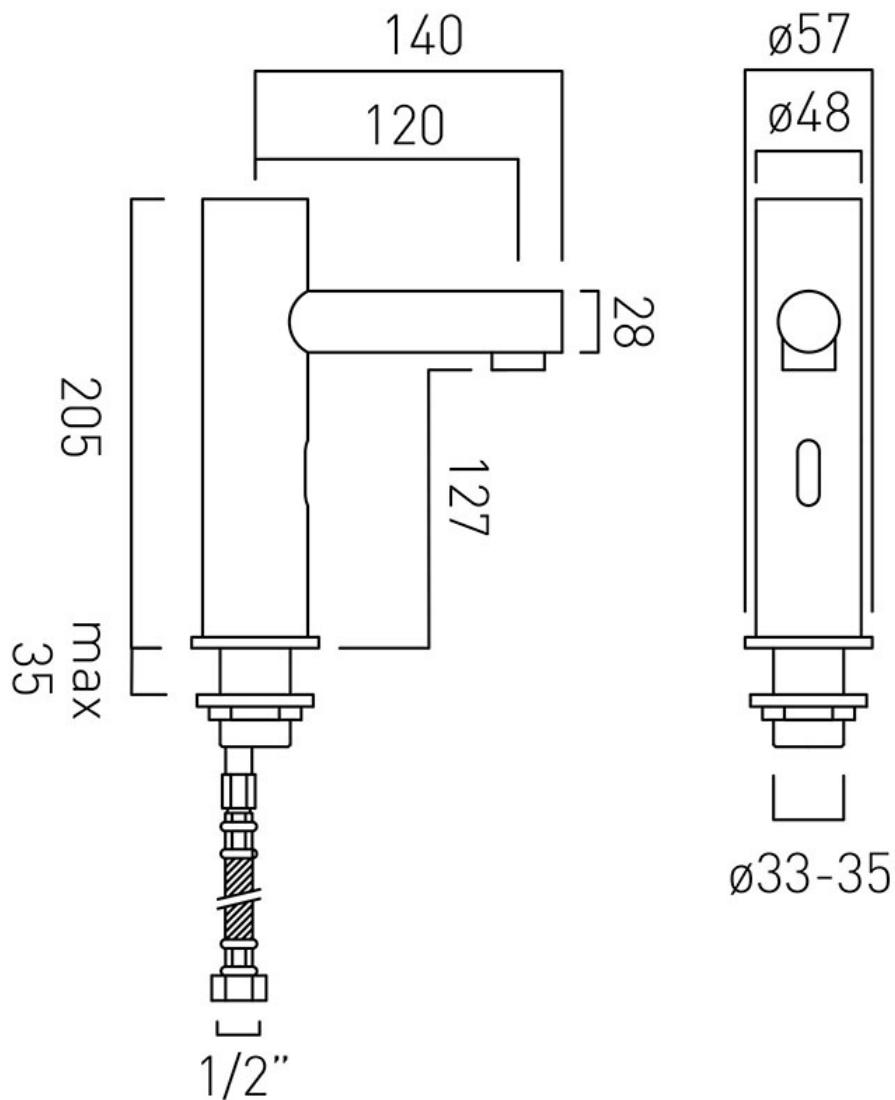

SPECIFICATION SHEET

COLLECTION: I-TECH

PRODUCT CODE: IR-100/ZOO-C/P

DESCRIPTION:

Zoo
infra-red mono basin tap
deck mounted
with rub clean aerator
mains or battery operated
takes standard AA batteries
central processing unit: IR-100/CONTROL
minimum operating pressure 1.0 bar MP

FINISH:

Chrome

FLOW REGULATOR:

FR-100/5-PLA

MINIMUM OPERATING PRESSURE:

1.0 bar MP

FLOW RATE AT 3.0 BAR FLOW PRESSURE:

13 l/min

tel: 01934 744466
email: sales@vado.com
www.vado.com

where inspiration flows
taps | showering | accessories

TECHNICAL DRAWING

COLLECTION: I-TECH

PRODUCT CODE: IR-100/Z00-C/P

tel: 01934 744466
email: sales@vado.com
www.vado.com