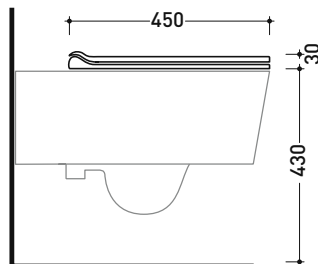

Package dim.

Weight **3 kg**

Pz. Pallet n° -

art. LK117G - LK117RG
vista zenitale / zenital view

art. 5051/WC - 5051/WCG
vista zenitale / zenital view

art. 5064
vista zenitale / zenital view

art. LK117G - LK117RG
vista laterale / lateral view

art. 5051/WC - 5051/WCG
vista laterale / lateral view

art. 5064
vista laterale / lateral view

sizes in mm

THERMOSETTING: glossy finish

white

black

matt finish

milky white