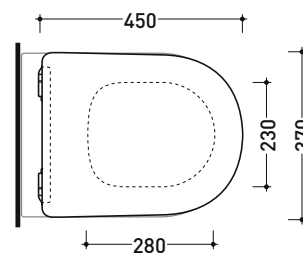

Package dim.

Weight **3 kg**

Pz. Pallet n° -

art. LK117G - LK117RG
vista zenitale / zenital view

art. 5051/WC - 5051/WCG
vista zenitale / zenital view

art. 5064
vista zenitale / zenital view

art. LK117G - LK117RG
vista laterale / lateral view

art. 5051/WC - 5051/WCG
vista laterale / lateral view

art. 5064
vista laterale / lateral view

sizes in mm

THERMOSETTING: glossy finish

white

black

matt finish

milky white