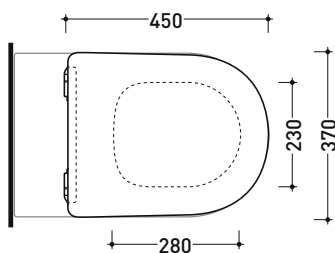

LKCW09

SLIM soft-closing thermosetting seat & cover
with **QUICK-RELEASE HINGES**

Complements: Link btw goclean wc (LK117G)
Link btw wc Plus goclean (LK117RG)
Link wall hung wc (5051/WC)
Link goclean wall hung wc (5051/WCG)
MiniLink wall hung wc (5064) MiniLink
goclean wall hung wc (5064G)

Package dim.

Weight **3 kg**

Pz. Pallet n° -

art. LK117G - LK117RG
vista zenitale / zenital view

art. 5051/WC - 5051/WCG
vista zenitale / zenital view

art. 5064
vista zenitale / zenital view

art. LK117G - LK117RG
vista laterale / lateral view

art. 5051/WC - 5051/WCG
vista laterale / lateral view

art. 5064
vista laterale / lateral view

sizes in mm

THERMOSETTING: glossy finish

white

black

matt finish

milky white