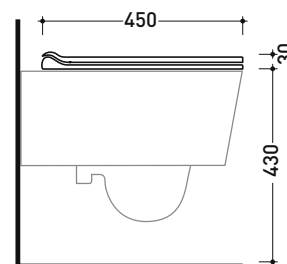

Package dim.

Weight **3 kg**

Pz. Pallet n° -

art. LK117G - LK117RG
vista zenitale / zenital view

art. 5051/WC - 5051/WCG
vista zenitale / zenital view

art. 5064
vista zenitale / zenital view

art. LK117G - LK117RG
vista laterale / lateral view

art. 5051/WC - 5051/WCG
vista laterale / lateral view

art. 5064
vista laterale / lateral view

sizes in mm

THERMOSETTING: glossy finish

white

black

matt finish

milky white