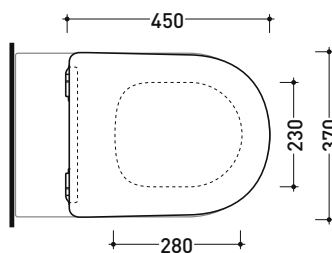

LKCW09

SLIM soft-closing thermosetting seat & cover
with **QUICK-RELEASE HINGES**

Complements: Link btw goclean wc (LK117G)
Link btw wc Plus goclean (LK117RG)
Link wall hung wc (5051/WC)
Link goclean wall hung wc (5051/WCG)
MiniLink wall hung wc (5064) MiniLink
goclean wall hung wc (5064G)

Package dim.

Weight **3 kg**

Pz. Pallet n° -

art. LK117G - LK117RG
vista zenitale / zenital view

art. 5051/WC - 5051/WCG
vista zenitale / zenital view

art. 5064
vista zenitale / zenital view

art. LK117G - LK117RG
vista laterale / lateral view

art. 5051/WC - 5051/WCG
vista laterale / lateral view

art. 5064
vista laterale / lateral view

sizes in mm

THERMOSETTING: glossy finish

white

black

matt finish

milky white