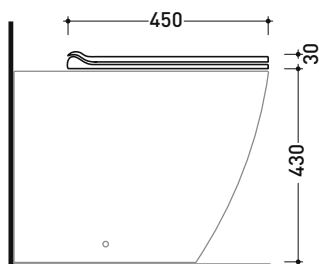

Package dim.

Weight **3 kg**

Pz. Pallet n° -

art. LK117G - LK117RG
vista zenitale / zenital view

art. 5051/WC - 5051/WCG
vista zenitale / zenital view

art. 5064
vista zenitale / zenital view

art. LK117G - LK117RG
vista laterale / lateral view

art. 5051/WC - 5051/WCG
vista laterale / lateral view

art. 5064
vista laterale / lateral view

sizes in mm

THERMOSETTING: glossy finish

white

black

matt finish

milky white