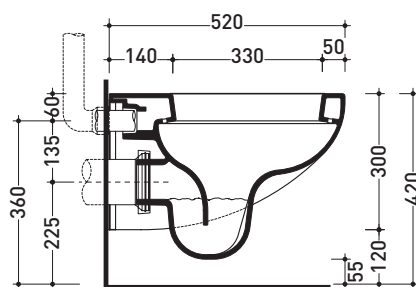

Technical accessories: **Universal fixing bracket for wall hung wc/bidet** (41/P)

Package dim. **52 x 36 x 36 cm** | Weight **18 kg** | Pz. Pallet n° **18**

UNI EN 997

Dop-No997

vista zenitale / zenital view

vista laterale / lateral view

sezione longitudinale / section

kit di fissaggio
Fischer
(in dotazione)
Fischer fixing kit
(included in the box)

vista retro / back view

sizes in mm

Please consider a 2% tolerance on indicated measurements