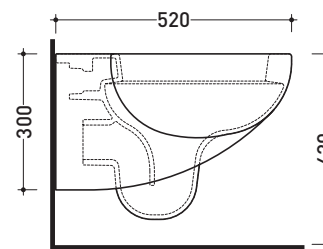

SR118

Wall hung wc (wall fixing kit art. 9004 included)

Complements: **Polyester seat&cover** (SRCW01)
Thermosetting wrapping seat&cover (SRCW02)
Soft-closing thermosetting wrapping seat&cover (SRCW03)
Line accessories: TWO - HOOP - NOKE' - FOLD

Technical accessories: **Universal fixing bracket for wall hung wc/bidet** (41/P)

Package dim. **52 x 36 x 36 cm** | Weight **18 kg** | Pz. Pallet n° **18**

UNI EN 997

Dop-No997

vista zenitale / zenital view

vista laterale / lateral view

sezione longitudinale / section

kit di fissaggio
Fischer
(in dotazione)
Fischer fixing kit
(included in the box)

vista retro / back view

sizes in mm

Please consider a 2% tolerance on indicated measurements