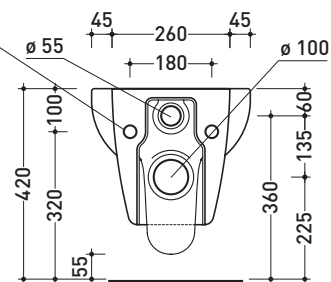

Technical accessories: **Universal fixing bracket for wall hung wc/bidet** (41/P)

Package dim. **52 x 36 x 36 cm** | Weight **18 kg** | Pz. Pallet n° **18**

UNI EN 997

Dop-No997

vista zenitale / zenital view

vista laterale / lateral view

sezione longitudinale / section

kit di fissaggio
Fischer
(in dotazione)
Fischer fixing kit
(included in the box)

vista retro / back view

sizes in mm

Please consider a 2% tolerance on indicated measurements