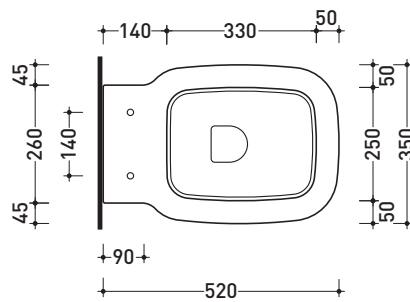

SR118

Wall hung wc (wall fixing kit art. 9004 included)

Complements: **Polyester seat&cover** (SRCW01)
Thermosetting wrapping seat&cover (SRCW02)
Soft-closing thermosetting wrapping seat&cover (SRCW03)
Line accessories: TWO - HOOP - NOKE' - FOLD

Technical accessories: **Universal fixing bracket for wall hung wc/bidet** (41/P)

Package dim. **52 x 36 x 36 cm** | Weight **18 kg** | Pz. Pallet n° **18**

UNI EN 997

Dop-No997

vista zenitale / zenital view

vista laterale / lateral view

sezione longitudinale / section

kit di fissaggio
Fischer
(in dotazione)
Fischer fixing kit
(included in the box)

vista retro / back view

sizes in mm

Please consider a 2% tolerance on indicated measurements