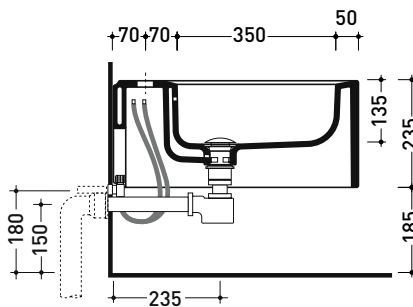

NL218

Wall hung single-hole bidet

• WITH OVERFLOW • WITHOUT TAP HOLE ON DEMAND

Complements: **Line taps bidet:** ONE - NOKÉ - SI - FOLD - X1
Line accessories: TWO - HOOP - NOKÉ - FOLD

Technical accessories: **Universal fixing bracket for wall hung wc/bidet (41/P)**
Short chrome siphon for bidet (SIFB/CR)
Stop & Go drain (PLSG)
CERAMIC Stop & Go drain (PLCE)
Two piece set chrome tap filters (RF026)

Package dim. | Weight 23 kg | Pz. Pallet n° 15

CE UNI EN 14528 - CL20 Dop-No14528

vista zenitale / zenital view

vista laterale / lateral view

sezione longitudinale / section

vista retro / back view

sizes in mm