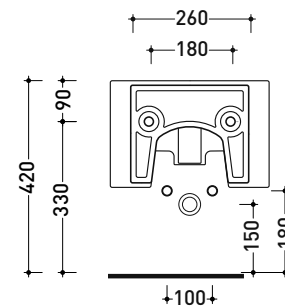

NL218

Wall hung single-hole bidet

• WITH OVERFLOW • WITHOUT TAP HOLE ON DEMAND

Complements: **Line taps bidet:** ONE - NOKÉ - SI - FOLD - X1
Line accessories: TWO - HOOP - NOKÉ - FOLD

Technical accessories: **Universal fixing bracket for wall hung wc/bidet (41/P)**
Short chrome siphon for bidet (SIFB/CR)
Stop & Go drain (PLSG)
CERAMIC Stop & Go drain (PLCE)
Two piece set chrome tap filters (RF026)

Package dim. | Weight 23 kg | Pz. Pallet n° 15

CE UNI EN 14528 - CL20 Dop-No14528

vista zenitale / zenital view

vista laterale / lateral view

sezione longitudinale / section

vista retro / back view

sizes in mm