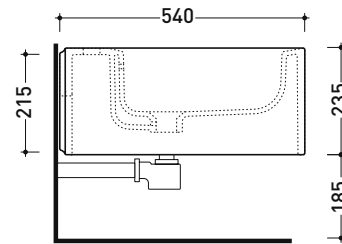

NL218

Wall hung single-hole bidet

• WITH OVERFLOW • WITHOUT TAP HOLE ON DEMAND

Complements: **Line taps bidet:** ONE - NOKÉ - SI - FOLD - X1
Line accessories: TWO - HOOP - NOKÉ - FOLD

Technical accessories: **Universal fixing bracket for wall hung wc/bidet (41/P)**
Short chrome siphon for bidet (SIFB/CR)
Stop & Go drain (PLSG)
CERAMIC Stop & Go drain (PLCE)
Two piece set chrome tap filters (RF026)

Package dim. | Weight 23 kg | Pz. Pallet n° 15

CE UNI EN 14528 - CL20 Dop-No14528

vista zenitale / zenital view

vista laterale / lateral view

sezione longitudinale / section

vista retro / back view

sizes in mm