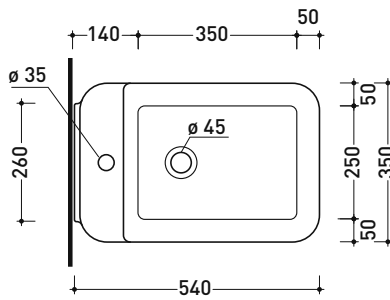

NL218

Wall hung single-hole bidet

• WITH OVERFLOW • WITHOUT TAP HOLE ON DEMAND

Complements: **Line taps bidet:** ONE - NOKÉ - SI - FOLD - X1
Line accessories: TWO - HOOP - NOKÉ - FOLD

Technical accessories: **Universal fixing bracket for wall hung wc/bidet (41/P)**
Short chrome siphon for bidet (SIFB/CR)
Stop & Go drain (PLSG)
CERAMIC Stop & Go drain (PLCE)
Two piece set chrome tap filters (RF026)

Package dim. | Weight 23 kg | Pz. Pallet n° 15

CE UNI EN 14528 - CL20 Dop-No14528

vista zenitale / zenital view

vista laterale / lateral view

sezione longitudinale / section

vista retro / back view

sizes in mm