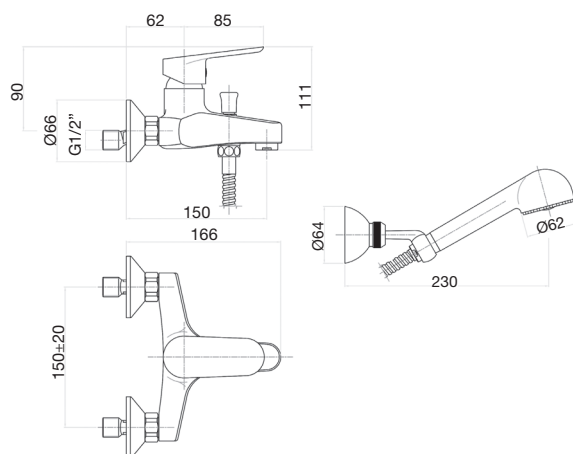

Features

Cartridge diam. 35 mm with 2 ceramic disks, with 25° opening angle, and 90° mixing angle. We use only certified white lubricant into our mixers and cartridges.

Aerator Male thread 24x1

Forged solid brass wall connector with brass rosette
Long ¾ nut for wall connection
150 mm wheelbase body with adjusting wall connector from 130mm to 170mm

Automatic solid brass diverter with stainless steel spring
90° turning locking diverter to be also used in case of low pressure

Suitable for electrical water heater