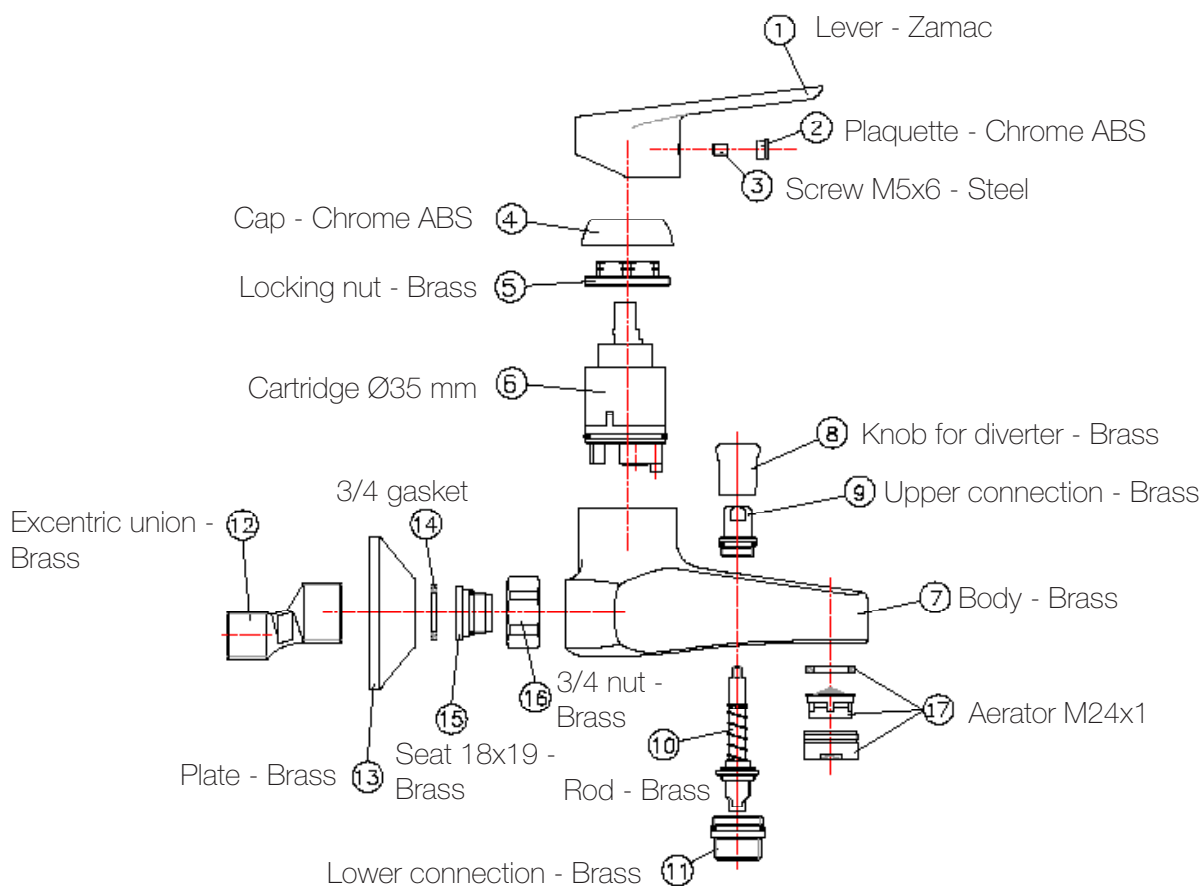

Technical Data Sheet

Maintenance

Product care also includes regularly cleaning the aerator filter from impurities and/or lime scale. For correct decalcification, disassemble the aerator and place it into diluted vinegar (max concentration: 10% at 20°C) to remove lime scale deposits and/or dirt from the aerator filters. Leave it to soak for a few hours, and then rinse using only water.

Cleaning recommendation for products and care of finish

Chrome: the chrome surfaces can be cleaned with a mild detergent or with neutral soap and water.

Color finishes: taps with colored finishes should be cleaned only with a cloth and water.

Never use detergents containing mineral acids (ex. hydrochloric acid), aggressive acids (ex. acetic acid), bases (ex. ammonia) phosphoric acid or other aggressive substances, as they can cause significant damage.

www.fiore.it/catalogues