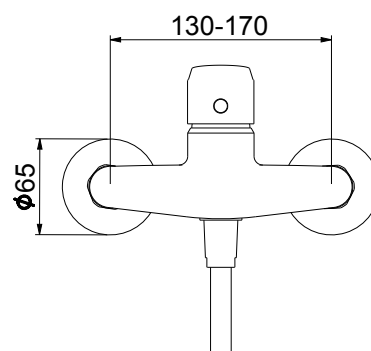

14 micron Nickel

0.3 microm Chrome

Finishings

CR

Features

Cartridge diam. 35 mm with 2 ceramic disks, with 25° opening angle, and 90° mixing angle. We use only certified white lubricant into our mixers and cartridges.

Forged solid brass wall connector with brass rosette
Long ¾ nut for wall connection
150 mm wheelbase body with adjusting wall connector from 130mm to 170mm

Suitable for electrical water heater

Technical Data Sheet