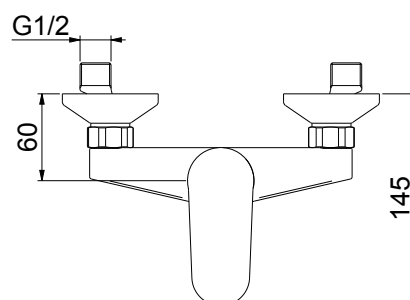

14 micron Nickel

0.3 microm Chrome

Finishings

CR

Features

Cartridge diam. 35 mm with 2 ceramic disks, with 25° opening angle, and 90° mixing angle. We use only certified white lubricant into our mixers and cartridges.

Forged solid brass wall connector with brass rosette
Long ¾ nut for wall connection
150 mm wheelbase body with adjusting wall connector from 130mm to 170mm

Suitable for electrical water heater

Technical Data Sheet