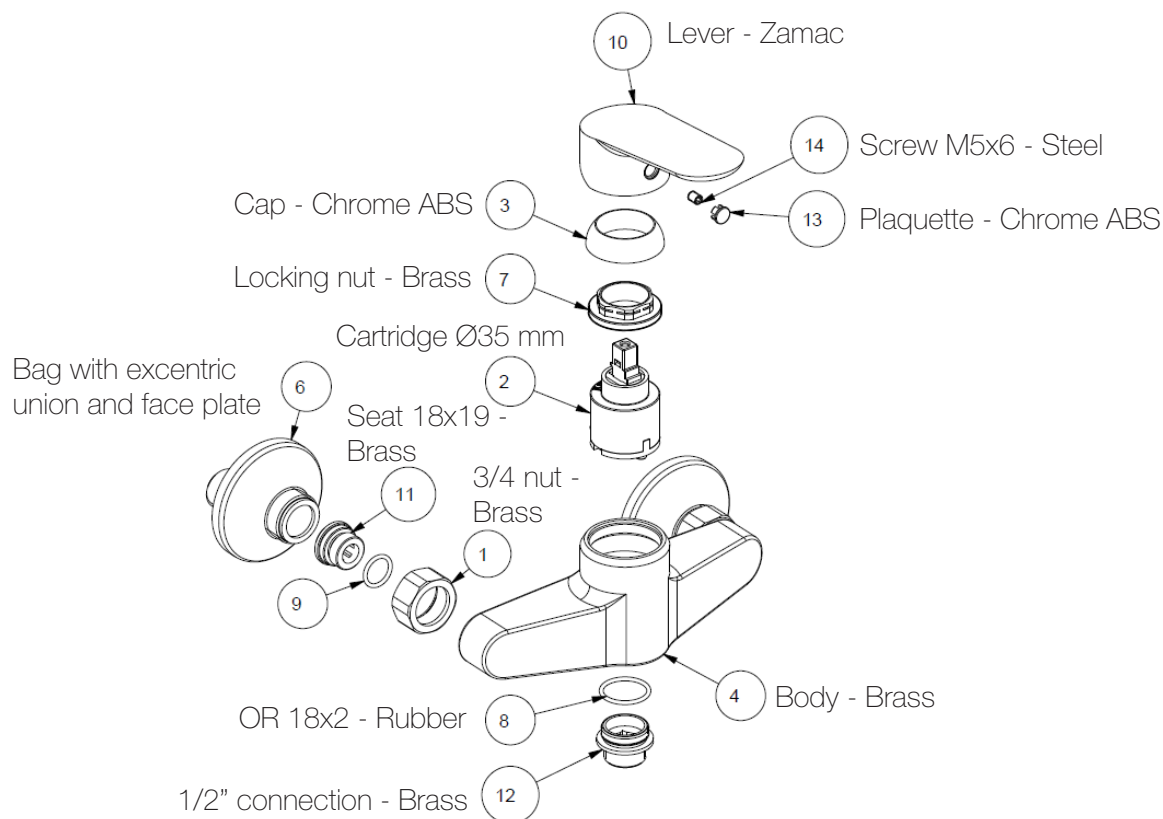

Technical Data Sheet

Series: **Kevon**

Article code: **81CR6511**

Description:

External shower mixer without shower set

Materials:

Brass

Surface finish Chrome:

14 micron Nickel

0.3 microm Chrome

Finishings

CR

Features

Cartridge diam. 35 mm with 2 ceramic disks, with 25° opening angle, and 90° mixing angle. We use only certified white lubricant into our mixers and cartridges.

Forged solid brass wall connector with brass rosette
Long ¾ nut for wall connection
150 mm wheelbase body with adjusting wall connector from 130mm to 170mm

Suitable for electrical water heater

Technical Data Sheet