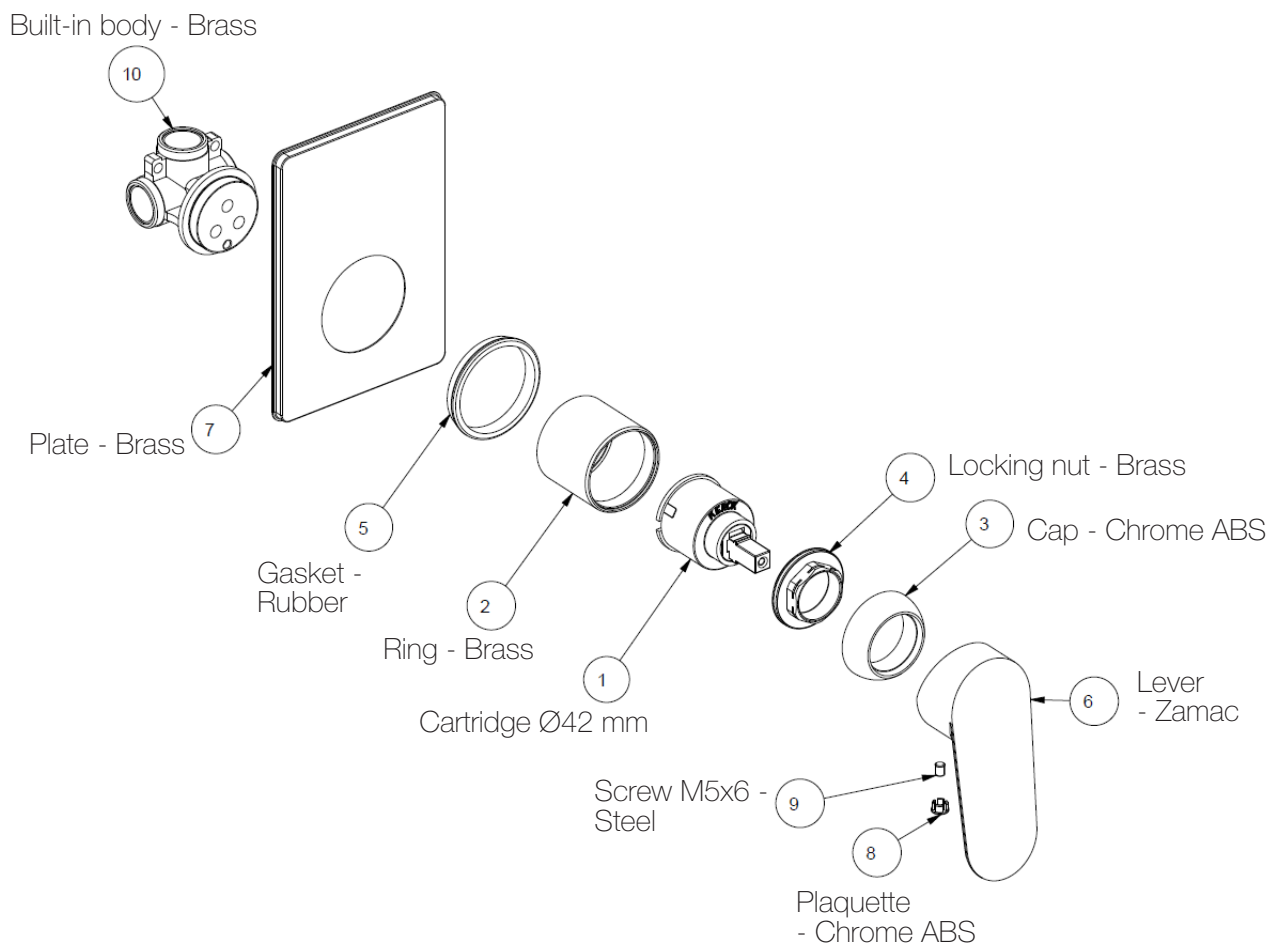

Technical Data Sheet

Series: **Kevon**

Article code: **81CR6515**

Description:

Built-in shower mixer

Materials:

Brass

Surface finish Chrome:

14 micron Nickel

0.3 microm Chrome

Finishings

CR

Features

Cartridge diam. 42 mm with 2 ceramic disks, with 25° opening angle, and 90° mixing angle. We use only certified white lubricant into our mixers and cartridges.

Cast solid brass body

Plate in brass

Technical Data Sheet

Maintenance

Product care also includes regularly cleaning the aerator filter from impurities and/or lime scale. For correct decalcification, disassemble the aerator and place it into diluted vinegar (max concentration: 10% at 20°C) to remove lime scale deposits and/or dirt from the aerator filters. Leave it to soak for a few hours, and then rinse using only water.