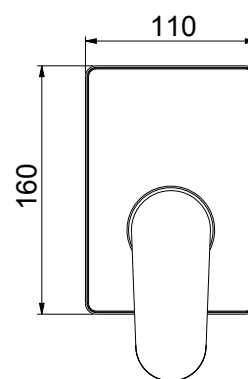

Features

Cartridge diam. 42 mm with 2 ceramic disks, with 25° opening angle, and 90° mixing angle. We use only certified white lubricant into our mixers and cartridges.

Cast solid brass body

Plate in brass