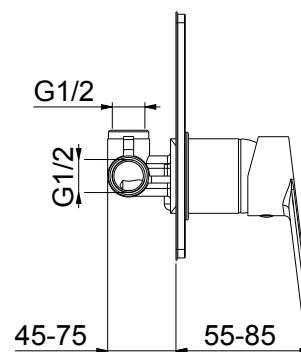

Features

Cartridge diam. 42 mm with 2 ceramic disks, with 25° opening angle, and 90° mixing angle. We use only certified white lubricant into our mixers and cartridges.

Cast solid brass body

Plate in brass